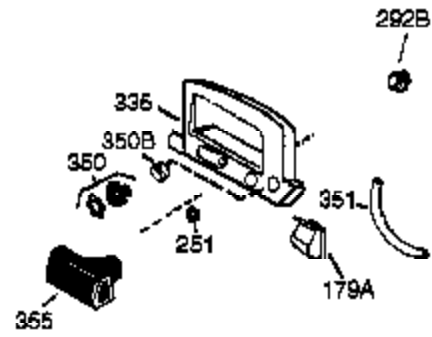

Ref #	Part Number	Qty	Description
151A	40016A	1	Intake Valve Seal
240	36044B	1	Air Cleaner Body (Incl.239,299 & 350)
245	36046	1	Air Cleaner Filter
250	36047	1	Air Cleaner Cover
251	650928	2	Lock Nut 1/4-20
287	650926	2	Screw, 8-32 x 21/64"
350	36045A	1	Primer
355	590701	1	Starter Handle
390	590737	1	Rewind Starter (NOTE: This engine could have been built with 590694 starter).
900	NONE		Replacement Engine order from 71-999
900	750850	1	Replacement S/B, order from 71-999