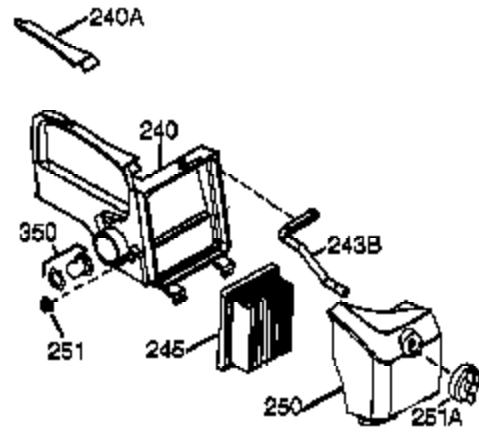

Ref #	Part Number	Qty	Description
151A	40016A	1	Intake Valve Seal
240	36044B	1	Air Cleaner Body (Incl.239,299 & 350)
245	36046	1	Air Cleaner Filter
250	36047	1	Air Cleaner Cover
251	650928	2	Lock Nut 1/4-20
287	650926	2	Screw, 8-32 x 21/64"
350	36045A	1	Primer
355	590701	1	Starter Handle
390	590737	1	Rewind Starter (NOTE: This engine could have been built with 590694 starter).
900	NONE		Replacement Engine order from 71-999
900	750850	1	Replacement S/B, order from 71-999