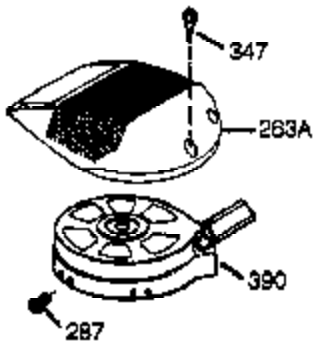

Ref #	Part Number	Qty	Description
151A	40016A	1	Intake Valve Seal
240	36044B	1	Air Cleaner Body (Incl.239,299 & 350)
245	36046	1	Air Cleaner Filter
250	36047	1	Air Cleaner Cover
251	650928	2	Lock Nut 1/4-20
287	650926	2	Screw, 8-32 x 21/64"
350	36045A	1	Primer
355	590701	1	Starter Handle
390	590737	1	Rewind Starter (NOTE: This engine could have been built with 590694 starter).
900	NONE		Replacement Engine order from 71-999
900	750850	1	Replacement S/B, order from 71-999