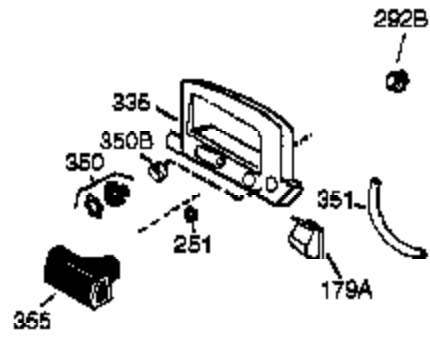

Ref #	Part Number	Qty	Description
151A	40016A	1	Intake Valve Seal
240	36190	1	Air Cleaner Body (Incl. 239 & 350)
243B	651041	1	Air Cleaner Stud
245	36046	1	Air Cleaner Filter
250	36191	1	Air Cleaner Cover
251	650928	2	Lock Nut 1/4-20
251A	650933	1	Wing Nut, 1/4-20
260A	36188	1	Blower Housing
263A	36192	1	Starter Grill
287	650926	2	Screw, 8-32 x 21/64"
347	650898A	1	Screw, 10-32 x 27/32"
350	36045A	1	Primer
390	590739	1	Rewind Starter (NOTE: This engine could have been built with 590702 starter.)
900	0	1	Replacement Engine 750819C.
900	0	1	Replacement Short Block 750797C, order from 71-999.