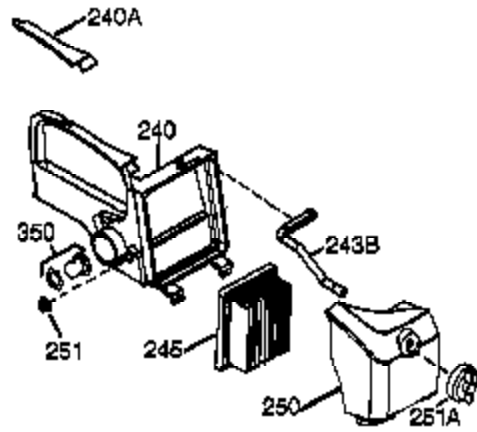

Ref #	Part Number	Qty	Description
151A	40016A	1	Intake Valve Seal
240	36190	1	Air Cleaner Body (Incl. 239 & 350)
243B	651041	1	Air Cleaner Stud
245	36046	1	Air Cleaner Filter
250	36191	1	Air Cleaner Cover
251	650928	2	Lock Nut 1/4-20
251A	650933	1	Wing Nut, 1/4-20
260A	36188	1	Blower Housing
263A	36192	1	Starter Grill
287	650926	2	Screw, 8-32 x 21/64"
347	650898A	1	Screw, 10-32 x 27/32"
350	36045A	1	Primer
390	590739	1	Rewind Starter (NOTE: This engine could have been built with 590702 starter.)
900	0	1	Replacement Engine 750819C.
900	0	1	Replacement Short Block 750797C, order from 71-999.