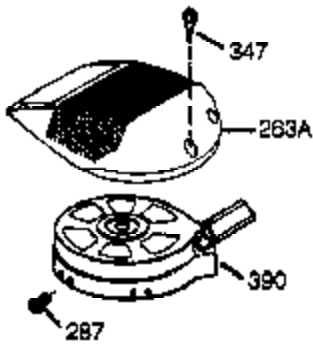

Ref #	Part Number	Qty	Description
151A	40016A	1	Intake Valve Seal
240	36190	1	Air Cleaner Body (Incl. 239 & 350)
243B	651041	1	Air Cleaner Stud
245	36046	1	Air Cleaner Filter
250	36191	1	Air Cleaner Cover
251	650928	2	Lock Nut 1/4-20
251A	650933	1	Wing Nut, 1/4-20
260A	36188	1	Blower Housing
263A	36192	1	Starter Grill
287	650926	2	Screw, 8-32 x 21/64"
347	650898A	1	Screw, 10-32 x 27/32"
350	36045A	1	Primer
390	590739	1	Rewind Starter (NOTE: This engine could have been built with 590702 starter.)
900	0	1	Replacement Engine 750819C.
900	0	1	Replacement Short Block 750797C, order from 71-999.