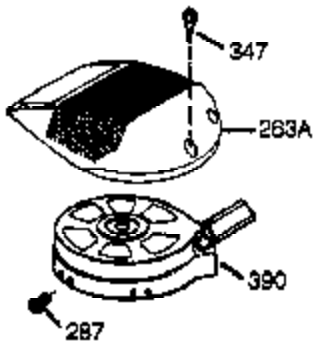

Ref #	Part Number	Qty	Description
151A	40016A	1	Intake Valve Seal
240A	37195	1	Air Cleaner Body Extension (Black)
240	36190	1	Air Cleaner Body (Incl.239,299 & 350)
245	36046	1	Air Cleaner Filter
250	36191	1	Air Cleaner Cover
251	650928	2	Lock Nut 1/4-20
263A	36133	1	Starter Grill
287	650926	4	Screw, 8-32 x 21/64"
350	36045A	1	Primer
390	590739	1	Rewind Starter (NOTE: This engine could have been built with 590702 starter).