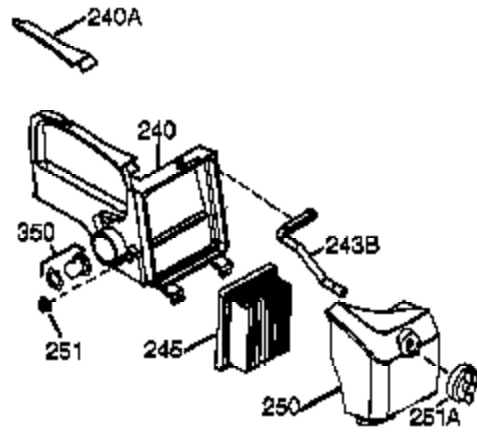

Ref #	Part Number	Qty	Description
151A	40016A	1	Intake Valve Seal
240A	37195	1	Air Cleaner Body Extension (Black)
240	36190	1	Air Cleaner Body (Incl.239,299 & 350)
245	36046	1	Air Cleaner Filter
250	36191	1	Air Cleaner Cover
251	650928	2	Lock Nut 1/4-20
263A	36133	1	Starter Grill
287	650926	4	Screw, 8-32 x 21/64"
350	36045A	1	Primer
390	590739	1	Rewind Starter (NOTE: This engine could have been built with 590702 starter).