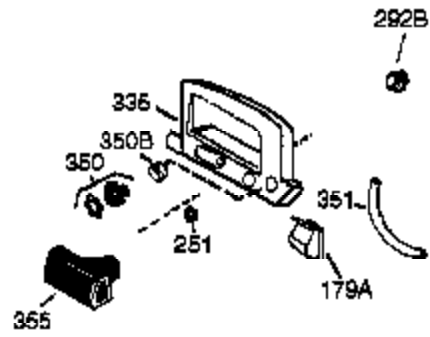

Ref #	Part Number	Qty	Description
151A	40016A	1	Intake Valve Seal
240A	37195	1	Air Cleaner Body Extension (Black)
240	36190	1	Air Cleaner Body (Incl.239,299 & 350)
245	36046	1	Air Cleaner Filter
250	36191	1	Air Cleaner Cover
251	650928	2	Lock Nut 1/4-20
263A	36133	1	Starter Grill
287	650926	4	Screw, 8-32 x 21/64"
350	36045A	1	Primer
390	590739	1	Rewind Starter (NOTE: This engine could have been built with 590702 starter).