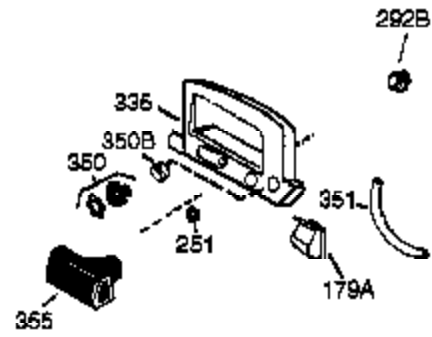

Ref #	Part Number	Qty	Description
151A	40016A	1	Intake Valve Seal
240A	37195	1	A/C Body Extension (Black)
240	36190	1	Air Cleaner Body (Incl.239,299 & 350)
243A	651041	1	A/C Stud
245	36046	1	Air Cleaner Filter
250	36191	1	Air Cleaner Cover
251	650933	1	Screw, 1/4-20
251A	650928	2	Lock Nut 1/4-20
263A	36133	1	Starter Grill
287	650926	4	Screw, 8-32 x 21/64"
347	650898A	1	Screw, 10-32 x 27/32"
350	36045A	1	Primer
390	590739	1	Rewind Starter (NOTE: This engine could have been built with 590702 starter).