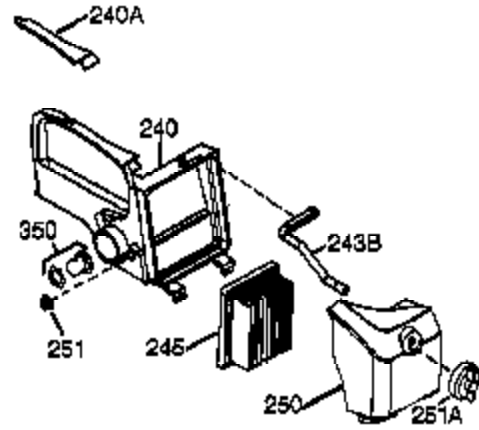

Ref #	Part Number	Qty	Description
151A	40016A	1	Intake Valve Seal
240A	37195	1	A/C Body Extension (Black)
240	36190	1	Air Cleaner Body (Incl.239,299 & 350)
243A	651041	1	A/C Stud
245	36046	1	Air Cleaner Filter
250	36191	1	Air Cleaner Cover
251	650933	1	Screw, 1/4-20
251A	650928	2	Lock Nut 1/4-20
263A	36133	1	Starter Grill
287	650926	4	Screw, 8-32 x 21/64"
347	650898A	1	Screw, 10-32 x 27/32"
350	36045A	1	Primer
390	590739	1	Rewind Starter (NOTE: This engine could have been built with 590702 starter).