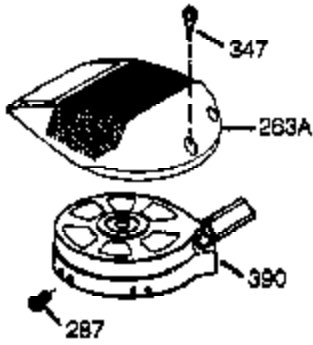

Ref #	Part Number	Qty	Description
151A	40016A	1	Intake Valve Seal
240A	37195	1	A/C Body Extension (Black)
240	36190	1	Air Cleaner Body (Incl.239,299 & 350)
243A	651041	1	A/C Stud
245	36046	1	Air Cleaner Filter
250	36191	1	Air Cleaner Cover
251	650933	1	Screw, 1/4-20
251A	650928	2	Lock Nut 1/4-20
263A	36133	1	Starter Grill
287	650926	4	Screw, 8-32 x 21/64"
347	650898A	1	Screw, 10-32 x 27/32"
350	36045A	1	Primer
390	590739	1	Rewind Starter (NOTE: This engine could have been built with 590702 starter).