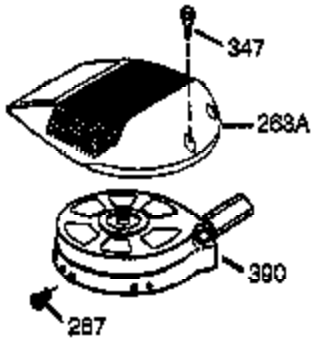

Ref #	Part Number	Qty	Description
187B	36035	1	* Carburetor Gasket/Air Baffle
240	36044B	1	Air Cleaner Body (Incl.239,299 & 350)
245	36046	1	Air Cleaner Filter
250	36179	1	Air Cleaner Cover
251	650928	2	Lock Nut 1/4-20
287	650926	2	Screw, 8-32 x 21/64"
350	36045A	1	Primer
390	590739	1	Rewind Starter (NOTE: This engine could have been built with 590702 starter).