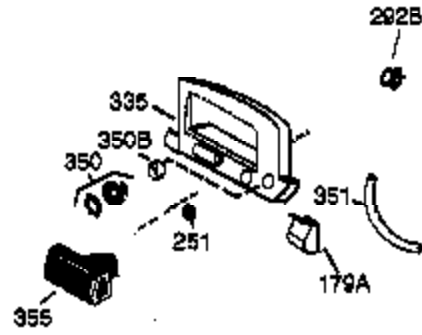

Ref #	Part Number	Qty	Description
187B	36035	1	* Carburetor Gasket/Air Baffle
240	36044B	1	Air Cleaner Body (Incl.239,299 & 350)
245	36046	1	Air Cleaner Filter
250	36179	1	Air Cleaner Cover
251	650928	2	Lock Nut 1/4-20
287	650926	2	Screw, 8-32 x 21/64"
350	36045A	1	Primer
390	590739	1	Rewind Starter (NOTE: This engine could have been built with 590702 starter).