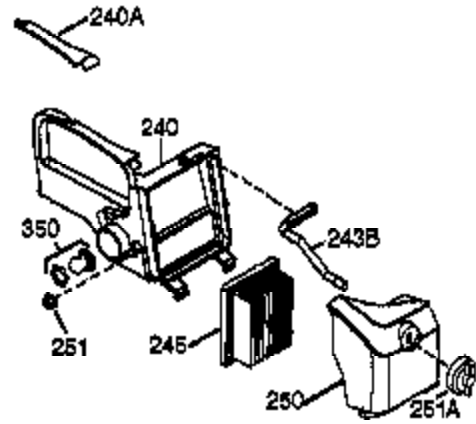

Ref #	Part Number	Qty	Description
187B	36035	1	* Carburetor Gasket/Air Baffle
240	36044B	1	Air Cleaner Body (Incl.239,299 & 350)
245	36046	1	Air Cleaner Filter
250	36179	1	Air Cleaner Cover
251	650928	2	Lock Nut 1/4-20
287	650926	2	Screw, 8-32 x 21/64"
350	36045A	1	Primer
390	590739	1	Rewind Starter (NOTE: This engine could have been built with 590702 starter).