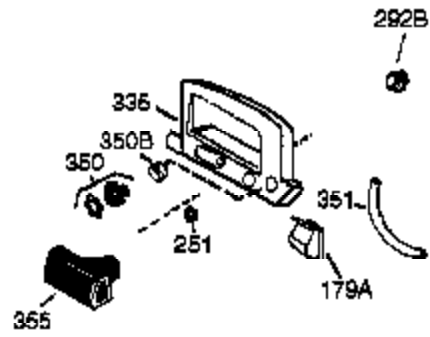

Ref #	Part Number	Qty	Description
151A	40016A	1	Intake Valve Seal
187B	36035	1	* Carburetor Gasket/Air Baffle
240	36044B	1	Air Cleaner Body (Incl.239,299 & 350)
245	36046	1	Air Cleaner Filter
250	36179	1	Air Cleaner Cover
251	650928	2	Lock Nut 1/4-20
263A	36426	1	Starter Grill
287	650926	2	Screw, 8-32 x 21/64"
347	650898A	1	Screw, 10-32 x 27/32"
350	36045A	1	Primer
390	590739	1	Rewind Starter (NOTE: This engine could have been built with 590702 starter).