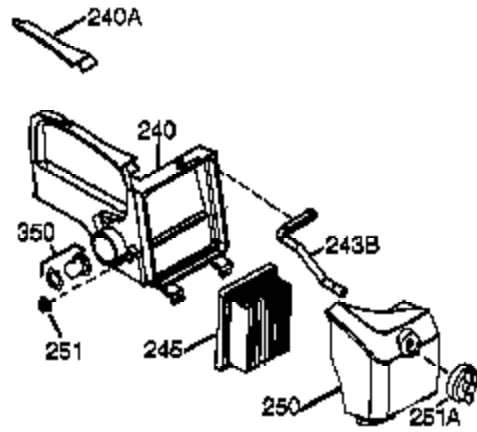

Ref #	Part Number	Qty	Description
151A	40016A	1	Intake Valve Seal
187B	36035	1	* Carburetor Gasket/Air Baffle
240	36044B	1	Air Cleaner Body (Incl.239,299 & 350)
245	36046	1	Air Cleaner Filter
250	36179	1	Air Cleaner Cover
251	650928	2	Lock Nut 1/4-20
263A	36426	1	Starter Grill
287	650926	2	Screw, 8-32 x 21/64"
347	650898A	1	Screw, 10-32 x 27/32"
350	36045A	1	Primer
390	590739	1	Rewind Starter (NOTE: This engine could have been built with 590702 starter).