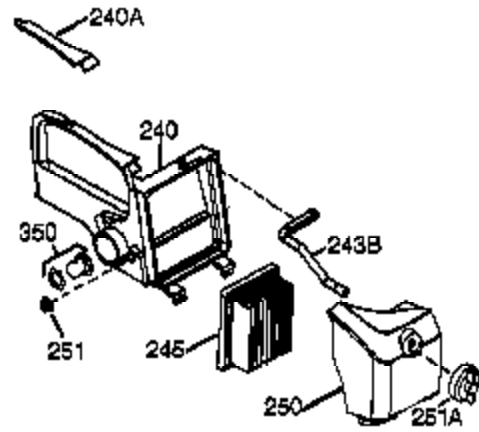

Ref #	Part Number	Qty	Description
151A	40016A	1	Intake Valve Seal
187B	36035	1	* Carburetor Gasket/Air Baffle
240	36044B	1	Air Cleaner Body (Incl.239,299 & 350)
245	36046	1	Air Cleaner Filter
250	36179	1	Air Cleaner Cover
251	650928	2	Lock Nut 1/4-20
263A	36426	1	Starter Grill
287	650926	2	Screw, 8-32 x 21/64"
347	650898A	1	Screw, 10-32 x 27/32"
350	36045A	1	Primer
390	590739	1	Rewind Starter (NOTE: This engine could have been built with 590702 starter).