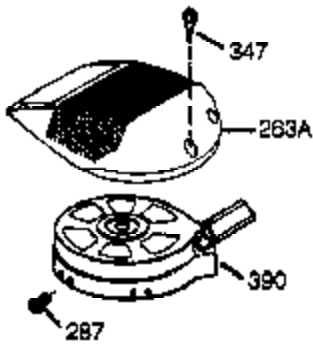

Ref #	Part Number	Qty	Description
151A	40016A	1	Intake Valve Seal
187B	36035	1	* Carburetor Gasket/Air Baffle
240	36044B	1	Air Cleaner Body (Incl.239,299 & 350)
245	36046	1	Air Cleaner Filter
250	36179	1	Air Cleaner Cover
251	650928	2	Lock Nut 1/4-20
263A	36426	1	Starter Grill
287	650926	2	Screw, 8-32 x 21/64"
347	650898A	1	Screw, 10-32 x 27/32"
350	36045A	1	Primer
390	590739	1	Rewind Starter (NOTE: This engine could have been built with 590702 starter).