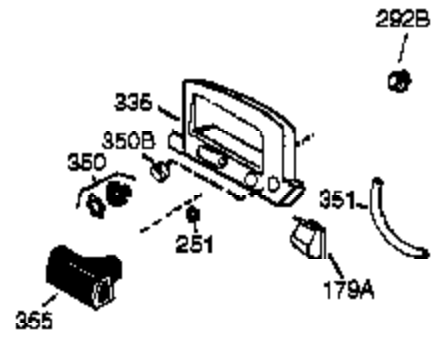

Ref #	Part Number	Qty	Description
151A	40016A	1	Intake Valve Seal
187B	36035	1	* Carburetor Gasket/Air Baffle
240	36044B	1	Air Cleaner Body (Incl.239,299 & 350)
245	36046	1	Air Cleaner Filter
250	36179	1	Air Cleaner Cover
251	650928	2	Lock Nut 1/4-20
263A	36426	1	Starter Grill
287	650926	2	Screw, 8-32 x 21/64"
347	650898A	1	Screw, 10-32 x 27/32"
350	36045A	1	Primer
390	590739	1	Rewind Starter (NOTE: This engine could have been built with 590702 starter).