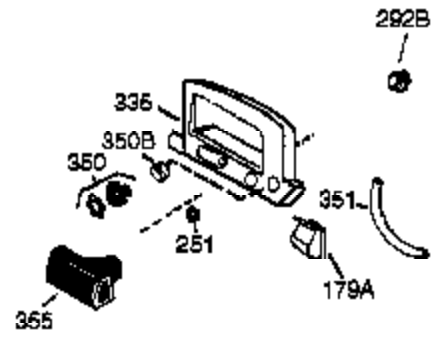

Ref #	Part Number	Qty	Description
151A	40016A	1	Intake Valve Seal
240	36190	1	Air Cleaner Body (Incl. 239 & 350)
243B	651041	1	Air Cleaner Stud
245	36046	1	Air Cleaner Filter
250	36191	1	Air Cleaner Cover
251	650928	2	Lock Nut 1/4-20
251A	650933	1	Wing Nut, 1/4-20
260A	36188	1	Blower Housing
263A	36192	1	Starter Grill
287	650926	2	Screw, 8-32 x 21/64"
347	650898A	1	Screw, 10-32 x 27/32"
350	36045A	1	Primer
390	590739	1	Rewind Starter (NOTE: This engine could have been built with 590702 starter.)
900	0		Replacement Engine NONE
900	0	1	Replacement Short Block 750791C, order from 71-999