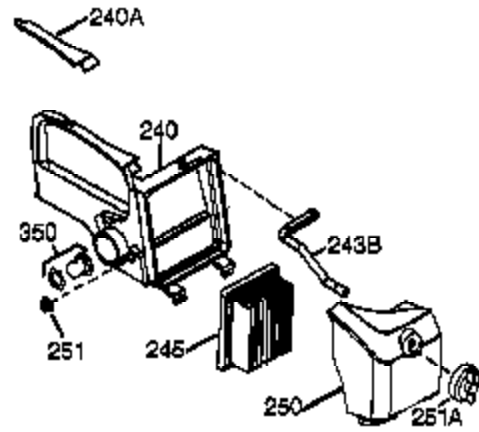

Ref #	Part Number	Qty	Description
151A	40016A	1	Intake Valve Seal
240	36190	1	Air Cleaner Body (Incl. 239 & 350)
243B	651041	1	Air Cleaner Stud
245	36046	1	Air Cleaner Filter
250	36191	1	Air Cleaner Cover
251	650928	2	Lock Nut 1/4-20
251A	650933	1	Wing Nut, 1/4-20
260A	36188	1	Blower Housing
263A	36192	1	Starter Grill
287	650926	2	Screw, 8-32 x 21/64"
347	650898A	1	Screw, 10-32 x 27/32"
350	36045A	1	Primer
390	590739	1	Rewind Starter (NOTE: This engine could have been built with 590702 starter.)
900	0		Replacement Engine NONE
900	0	1	Replacement Short Block 750791C, order from 71-999