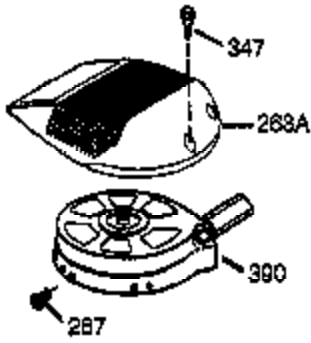

Ref #	Part Number	Qty	Description
240	36190	1	Air Cleaner Body (Incl. 239 & 350)
243B	651041	1	Air Cleaner Stud
245	36046	1	Air Cleaner Filter
250	36191	1	Air Cleaner Cover
251	650928	2	Lock Nut, 1/4-20
251A	650933	1	Wing Nut, 1/4-20
263A	36192	1	Starter Grill
287	650926	1	Screw, 8-32 x 21/64"
347	650898A	1	Screw, 10-32 x 27/32"
350	36045	1	Primer
370R	37317	1	Warning Decal
390	590739	1	Rewind Starter (NOTE: This engine could have been built with 590702 starter.)
900	750873	1	Replacement Engine (Not Available in California) order from 71-999
900	750791C	1	Replacement Short Block order from 71-999