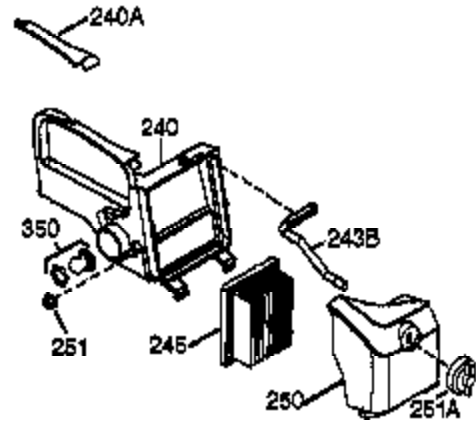

Ref #	Part Number	Qty	Description
240	36190	1	Air Cleaner Body (Incl. 239 & 350)
243B	651041	1	Air Cleaner Stud
245	36046	1	Air Cleaner Filter
250	36191	1	Air Cleaner Cover
251	650928	2	Lock Nut, 1/4-20
251A	650933	1	Wing Nut, 1/4-20
263A	36192	1	Starter Grill
287	650926	1	Screw, 8-32 x 21/64"
347	650898A	1	Screw, 10-32 x 27/32"
350	36045	1	Primer
370R	37317	1	Warning Decal
390	590739	1	Rewind Starter (NOTE: This engine could have been built with 590702 starter.)
900	750873	1	Replacement Engine (Not Available in California) order from 71-999
900	750791C	1	Replacement Short Block order from 71-999