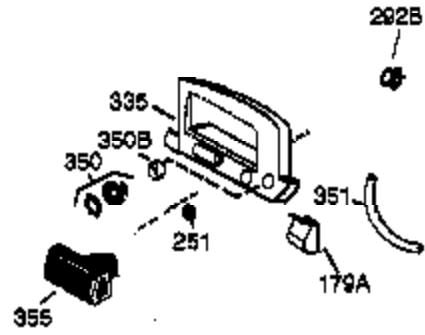

Ref #	Part Number	Qty	Description
240	36190	1	Air Cleaner Body (Incl. 239 & 350)
243B	651041	1	Air Cleaner Stud
245	36046	1	Air Cleaner Filter
250	36191	1	Air Cleaner Cover
251	650928	2	Lock Nut, 1/4-20
251A	650933	1	Wing Nut, 1/4-20
263A	36192	1	Starter Grill
287	650926	1	Screw, 8-32 x 21/64"
347	650898A	1	Screw, 10-32 x 27/32"
350	36045	1	Primer
370R	37317	1	Warning Decal
390	590739	1	Rewind Starter (NOTE: This engine could have been built with 590702 starter.)
900	750873	1	Replacement Engine (Not Available in California) order from 71-999
900	750791C	1	Replacement Short Block order from 71-999