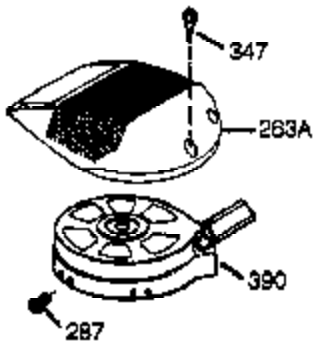

Ref #	Part Number	Qty	Description
151A	40016A	1	Intake Valve Seal
240	36190	1	Air Cleaner Body (Incl. 239 & 350)
243B	651041	1	Air Cleaner Stud
245	36046	1	Air Cleaner Filter
250	36191	1	Air Cleaner Cover
251	650928	2	Lock Nut, 1/4-20
251A	650933	1	Wing Nut, 1/4-20
260A	36188	1	Blower Housing
263A	36192	1	Starter Grill
287	650926	1	Screw, 8-32 x 21/64"
347	650898A	1	Screw, 10-32 x 27/32"
350	36045	1	Primer
390	590739	1	Rewind Starter (NOTE: This engine could have been built with 590702 starter.)
900	750873	1	Replacement Engine (Not Available in California) order from 71-999
900	750791C	1	Replacement Short Block order from 71-999