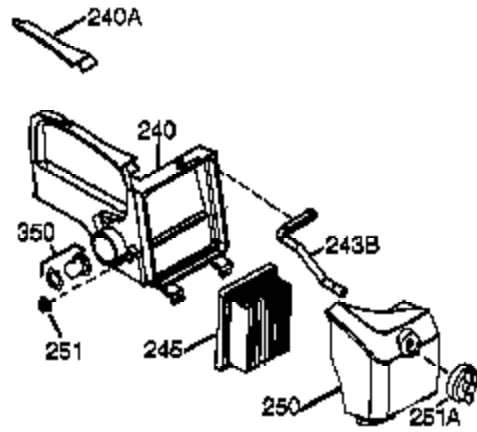

Ref #	Part Number	Qty	Description
151A	40016A	1	Intake Valve Seal
240	36190	1	Air Cleaner Body (Incl. 239 & 350)
243B	651041	1	Air Cleaner Stud
245	36046	1	Air Cleaner Filter
250	36191	1	Air Cleaner Cover
251	650928	2	Lock Nut, 1/4-20
251A	650933	1	Wing Nut, 1/4-20
260A	36188	1	Blower Housing
263A	36192	1	Starter Grill
287	650926	1	Screw, 8-32 x 21/64"
347	650898A	1	Screw, 10-32 x 27/32"
350	36045	1	Primer
390	590739	1	Rewind Starter (NOTE: This engine could have been built with 590702 starter.)
900	750873	1	Replacement Engine (Not Available in California) order from 71-999
900	750791C	1	Replacement Short Block order from 71-999