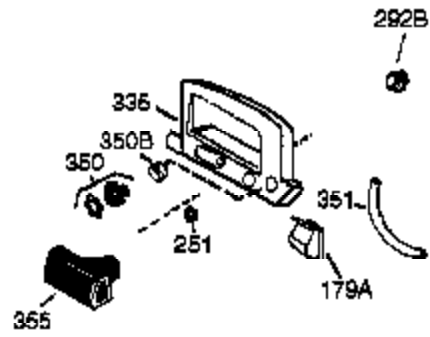

Ref #	Part Number	Qty	Description
151A	40016A	1	Intake Valve Seal
240	36190	1	Air Cleaner Body (Incl. 239 & 350)
243B	651041	1	Air Cleaner Stud
245	36046	1	Air Cleaner Filter
250	36191	1	Air Cleaner Cover
251	650928	2	Lock Nut, 1/4-20
251A	650933	1	Wing Nut, 1/4-20
260A	36188	1	Blower Housing
263A	36192	1	Starter Grill
287	650926	1	Screw, 8-32 x 21/64"
347	650898A	1	Screw, 10-32 x 27/32"
350	36045	1	Primer
390	590739	1	Rewind Starter (NOTE: This engine could have been built with 590702 starter.)
900	750873	1	Replacement Engine (Not Available in California) order from 71-999
900	750791C	1	Replacement Short Block order from 71-999