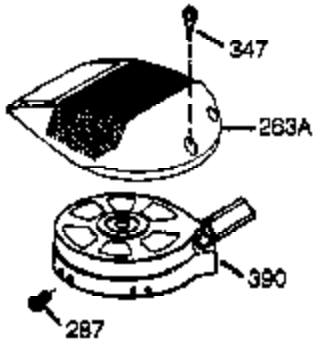

Ref #	Part Number	Qty	Description
151A	40016A	1	Intake Valve Seal
240	36190	1	Air Cleaner Body (Incl. 239 & 350)
243B	651041	1	Air Cleaner Stud
245	36046	1	Air Cleaner Filter
250	36191	1	Air Cleaner Cover
251	650928	2	Lock Nut 1/4-20
251A	650933	1	Wing Nut, 1/4-20
260A	36188	1	Blower Housing
263A	36192	1	Starter Grill
287	650926	2	Screw, 8-32 x 21/64"
347	650898A	1	Screw, 10-32 x 27/32"
350	36045A	1	Primer
390	590739	1	Rewind Starter (NOTE: This engine could have been built with 590702 starter).
900	0	1	Replacement Engine 750819B, order from 71-999
900	0	1	Replacement Short Block 750797C, order from 71-999