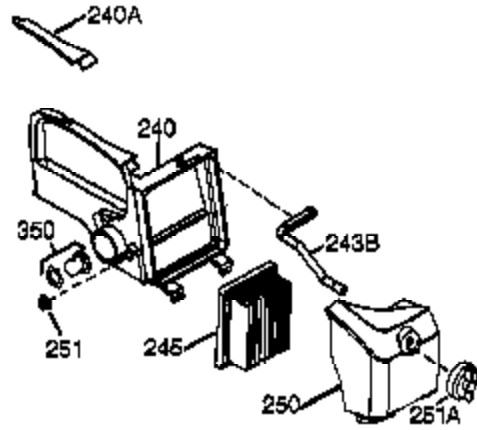

Ref #	Part Number	Qty	Description
151A	40016A	1	Intake Valve Seal
240	36190	1	Air Cleaner Body (Incl. 239 & 350)
243B	651041	1	Air Cleaner Stud
245	36046	1	Air Cleaner Filter
250	36191	1	Air Cleaner Cover
251	650928	2	Lock Nut 1/4-20
251A	650933	1	Wing Nut, 1/4-20
260A	36188	1	Blower Housing
263A	36192	1	Starter Grill
287	650926	2	Screw, 8-32 x 21/64"
347	650898A	1	Screw, 10-32 x 27/32"
350	36045A	1	Primer
390	590739	1	Rewind Starter (NOTE: This engine could have been built with 590702 starter).
900	0	1	Replacement Engine 750819B, order from 71-999
900	0	1	Replacement Short Block 750797C, order from 71-999