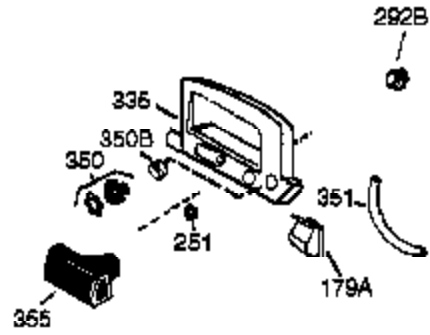

Ref #	Part Number	Qty	Description
151A	40016A	1	Intake Valve Seal
240	36190	1	Air Cleaner Body (Incl. 239 & 350)
243B	651041	1	Air Cleaner Stud
245	36046	1	Air Cleaner Filter
250	36191	1	Air Cleaner Cover
251	650928	2	Lock Nut 1/4-20
251A	650933	1	Wing Nut, 1/4-20
260A	36188	1	Blower Housing
263A	36192	1	Starter Grill
287	650926	2	Screw, 8-32 x 21/64"
347	650898A	1	Screw, 10-32 x 27/32"
350	36045A	1	Primer
390	590739	1	Rewind Starter (NOTE: This engine could have been built with 590702 starter).
900	0	1	Replacement Engine 750819B, order from 71-999
900	0	1	Replacement Short Block 750797C, order from 71-999