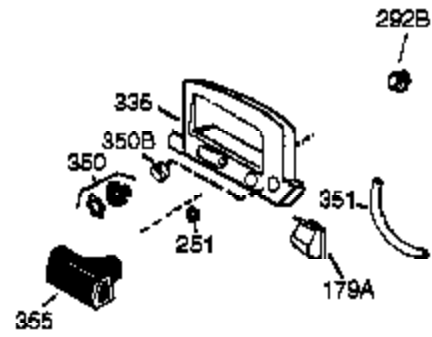

Ref #	Part Number	Qty	Description
151A	40016A	1	Intake Valve Seal
240	36190	1	Air Cleaner Body (Incl. 239 & 350)
243B	651041	1	Air Cleaner Stud
245	36046	1	Air Cleaner Filter
250	36191	1	Air Cleaner Cover
251	650928	2	Lock Nut 1/4-20
251A	650933	1	Wing Nut, 1/4-20
260A	36188	1	Blower Housing
263A	36192	1	Starter Grill
287	650926	2	Screw, 8-32 x 21/64"
347	650898A	1	Screw, 10-32 x 27/64"
350	36045A	1	Primer
390	590739	1	Rewind Starter (NOTE: This engine could have been built with 590702 starter).
900	0	1	Replacement Engine 750819B, order from 71-999
900	0	1	Replacement Short Block 750797C, order from 71-999