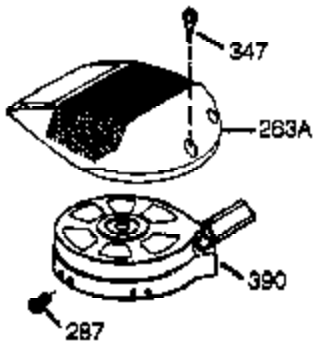

Ref #	Part Number	Qty	Description
151A	40016A	1	Intake Valve Seal
240	36190	1	Air Cleaner Body (Incl. 239 & 350)
243B	651041	1	Air Cleaner Stud
245	36046	1	Air Cleaner Filter
250	36191	1	Air Cleaner Cover
251	650928	2	Lock Nut 1/4-20
251A	650933	1	Wing Nut, 1/4-20
260A	36188	1	Blower Housing
263A	36192	1	Starter Grill
287	650926	2	Screw, 8-32 x 21/64"
347	650898A	1	Screw, 10-32 x 27/64"
350	36045A	1	Primer
390	590739	1	Rewind Starter (NOTE: This engine could have been built with 590702 starter).
900	0	1	Replacement Engine 750819B, order from 71-999
900	0	1	Replacement Short Block 750797C, order from 71-999