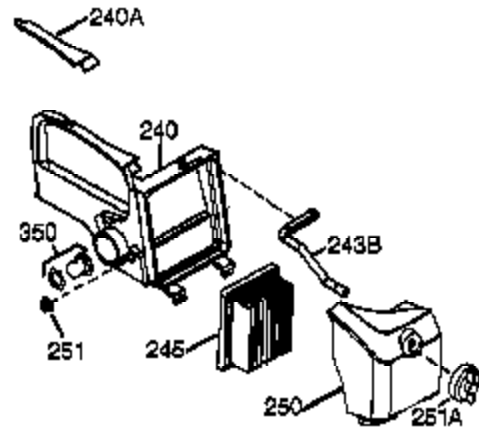

Ref #	Part Number	Qty	Description
151A	40016A	1	Intake Valve Seal
240	36190	1	Air Cleaner Body (Incl. 239 & 350)
243B	651041	1	Air Cleaner Stud
245	36046	1	Air Cleaner Filter
250	36191	1	Air Cleaner Cover
251	650928	2	Lock Nut 1/4-20
251A	650933	1	Wing Nut, 1/4-20
260A	36188	1	Blower Housing
263A	36192	1	Starter Grill
287	650926	2	Screw, 8-32 x 21/64"
347	650898A	1	Screw, 10-32 x 27/64"
350	36045A	1	Primer
390	590739	1	Rewind Starter (NOTE: This engine could have been built with 590702 starter).
900	0	1	Replacement Engine 750819B, order from 71-999
900	0	1	Replacement Short Block 750797C, order from 71-999