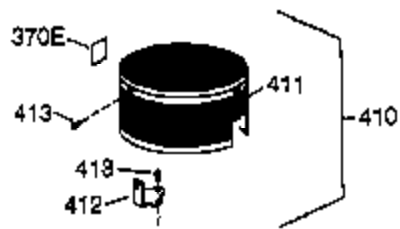

Ref #	Part Number	Qty	Description
151A	40016A	1	Intake Valve Seal
240	36190	1	Air Cleaner Body (Incl. 239 & 350)
243B	651041	1	Air Cleaner Stud
245	36046	1	Air Cleaner Filter
250	36191	1	Air Cleaner Cover
251	650928	2	Lock Nut, 1/4-20
251A	650933	1	Wing Nut, 1/4-20
260A	36188	1	Blower Housing
263A	36192	1	Starter Grill
287	650926	2	Screw, 8-32 x 21/64"
347	650898A	1	Screw, 10-32 x 27/32"
350	36045A	1	Primer
390	590739	1	Rewind Starter (NOTE: This engine could have been built with 590702 starter).
900	0	1	Replacement Engine 750819D, order from 71-999
900	0	1	Replacement Short Block 750797C, order from 71-999