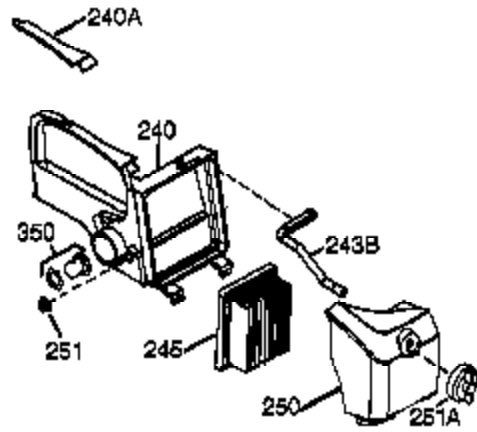

Ref #	Part Number	Qty	Description
151A	40016A	1	Intake Valve Seal
240	36190	1	Air Cleaner Body (Incl. 239 & 350)
243B	651041	1	Air Cleaner Stud
245	36046	1	Air Cleaner Filter
250	36191	1	Air Cleaner Cover
251	650928	2	Lock Nut, 1/4-20
251A	650933	1	Wing Nut, 1/4-20
260A	36188	1	Blower Housing
263A	36192	1	Starter Grill
287	650926	2	Screw, 8-32 x 21/64"
347	650898A	1	Screw, 10-32 x 27/32"
350	36045A	1	Primer
390	590739	1	Rewind Starter (NOTE: This engine could have been built with 590702 starter).
900	0	1	Replacement Engine 750819D, order from 71-999
900	0	1	Replacement Short Block 750797C, order from 71-999