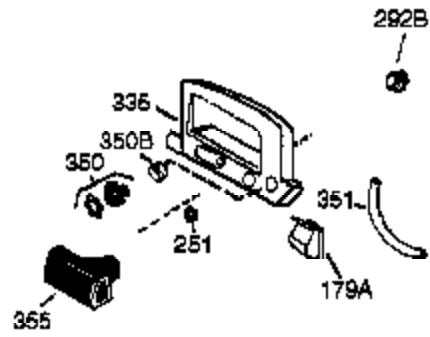

Ref #	Part Number	Qty	Description
151A	40016A	1	Intake Valve Seal
240	36190	1	Air Cleaner Body (Incl. 239 & 350)
243B	651041	1	Air Cleaner Stud
245	36046	1	Air Cleaner Filter
250	36191	1	Air Cleaner Cover
251	650928	2	Lock Nut, 1/4-20
251A	650933	1	Wing Nut, 1/4-20
260A	36188	1	Blower Housing
263A	36192	1	Starter Grill
287	650926	2	Screw, 8-32 x 21/64"
347	650898A	1	Screw, 10-32 x 27/32"
350	36045A	1	Primer
390	590739	1	Rewind Starter (NOTE: This engine could have been built with 590702 starter).
900	0	1	Replacement Engine 750819D, order from 71-999
900	0	1	Replacement Short Block 750797C, order from 71-999