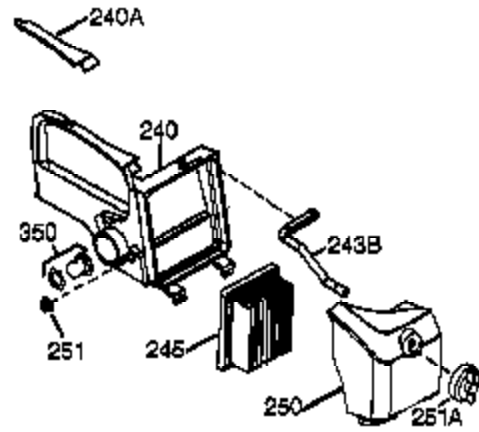

Ref #	Part Number	Qty	Description
151A	40016A	1	Intake Valve Seal
240	36190	1	Air Cleaner Body (Incl. 239 & 350)
243B	651041	1	Air Cleaner Stud
245	36046	1	Air Cleaner Filter
250	36191	1	Air Cleaner Cover
251	650928	2	Lock Nut, 1/4-20
251A	650933	1	Wing Nut, 1/4-20
260A	36188	1	Blower Housing
263A	36192	1	Starter Grill
287	650926	2	Screw, 8-32 x 21/64"
347	650898A	1	Screw, 10-32 x 27/32"
350	36045A	1	Primer
390	590739	1	Rewind Starter (NOTE: This engine could have been built with 590702 starter).
900	0	1	Replacement Engine 750819C, order from 71-999
900	0	1	Replacement Short Block 750797C, order from 71-999