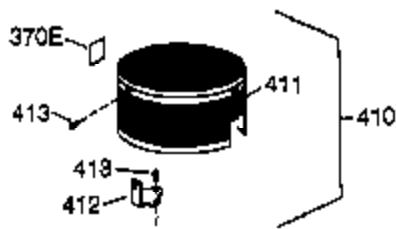

Ref #	Part Number	Qty	Description
151A	40016A	1	Intake Valve Seal
240	36190	1	Air Cleaner Body (Incl. 239 & 350)
243B	651041	1	Air Cleaner Stud
245	36046	1	Air Cleaner Filter
250	36191	1	Air Cleaner Cover
251	650928	2	Lock Nut, 1/4-20
251A	650933	1	Wing Nut, 1/4-20
260A	36188	1	Blower Housing
263A	36192	1	Starter Grill
287	650926	2	Screw, 8-32 x 21/64"
347	650898A	1	Screw, 10-32 x 27/32"
350	36045A	1	Primer
390	590739	1	Rewind Starter (NOTE: This engine could have been built with 590702 starter).
900	0	1	Replacement Engine 750819C, order from 71-999
900	0	1	Replacement Short Block 750797C, order from 71-999