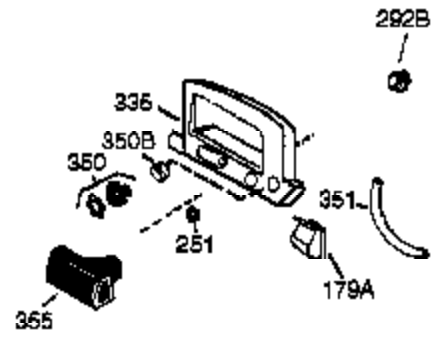

Ref #	Part Number	Qty	Description
151A	40016A	1	Intake Valve Seal
240	36190	1	Air Cleaner Body (Incl. 239 & 350)
243B	651041	1	Air Cleaner Stud
245	36046	1	Air Cleaner Filter
250	36191	1	Air Cleaner Cover
251	650928	2	Lock Nut, 1/4-20
251A	650933	1	Wing Nut, 1/4-20
260A	36188	1	Blower Housing
263A	36192	1	Starter Grill
287	650926	2	Screw, 8-32 x 21/64"
347	650898A	1	Screw, 10-32 x 27/32"
350	36045A	1	Primer
390	590739	1	Rewind Starter (NOTE: This engine could have been built with 590702 starter).
900	0	1	Replacement Engine 750819C, order from 71-999
900	0	1	Replacement Short Block 750797C, order from 71-999