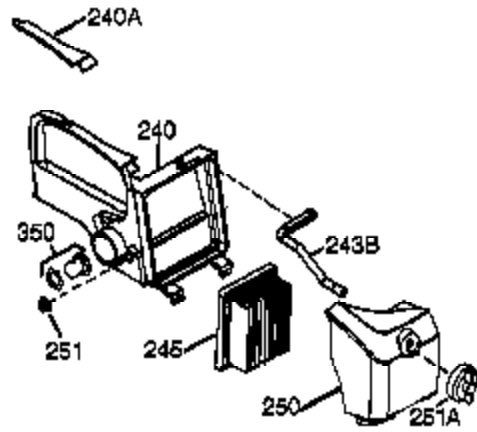

Ref #	Part Number	Qty	Description
151A	40016A	1	Intake Valve Seal
240	36044B	1	Air Cleaner Body (Incl.239,299 & 350)
245	36046	1	Air Cleaner Filter
250	36047	1	Air Cleaner Cover
251	650928	2	Lock Nut 1/4-20
287	650926	2	Screw, 8-32 x 21/64"
350	36045A	1	Primer
390	590737	1	Rewind Starter (NOTE: This engine could have been built with 590694 starter).
900	0		Replacement Engine NONE, order from 71-999
900	0	1	Replacement S/B 750850, order from 71-999