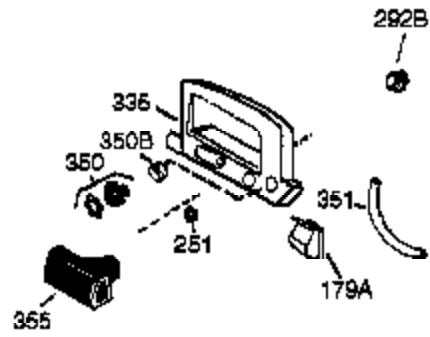

Ref #	Part Number	Qty	Description
151A	40016A	1	Intake Valve Seal
240	36044B	1	Air Cleaner Body (Incl.239,299 & 350)
245	36046	1	Air Cleaner Filter
250	36047	1	Air Cleaner Cover
251	650928	2	Lock Nut 1/4-20
287	650926	2	Screw, 8-32 x 21/64"
350	36045A	1	Primer
390	590737	1	Rewind Starter (NOTE: This engine could have been built with 590694 starter).
900	0		Replacement Engine NONE, order from 71-999
900	0	1	Replacement S/B 750850, order from 71-999