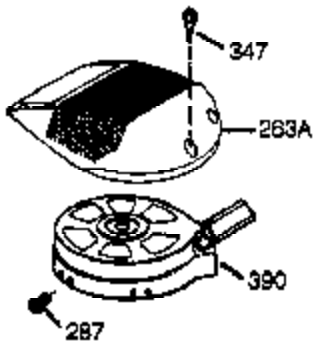

Ref #	Part Number	Qty	Description
151A	40016A	1	Intake Valve Seal
240	36044B	1	Air Cleaner Body (Incl.239,299 & 350)
245	36046	1	Air Cleaner Filter
250	36047	1	Air Cleaner Cover
251	650928	2	Lock Nut 1/4-20
287	650926	2	Screw, 8-32 x 21/64"
350	36045A	1	Primer
390	590737	1	Rewind Starter (NOTE: This engine could have been built with 590694 starter).
900	0		Replacement Engine NONE, order from 71-999
900	0	1	Replacement S/B 750850, order from 71-999