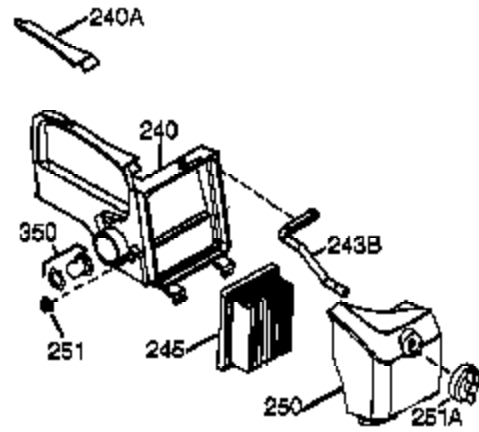

Ref #	Part Number	Qty	Description
151A	40016A	1	Intake Valve Seal
240	36044B	1	Air Cleaner Body (Incl.239,299 & 350)
245	36046	1	Air Cleaner Filter
250	36047	1	Air Cleaner Cover
251	650928	2	Lock Nut 1/4-20
287	650926	2	Screw, 8-32 x 21/64"
350	36045A	1	Primer
390	590737	1	Rewind Starter (NOTE: This engine could have been built with 590694 starter).
900	0		Replacement Engine NONE, order from 71-999
900	0	1	Replacement S/B 750850, order from 71-999