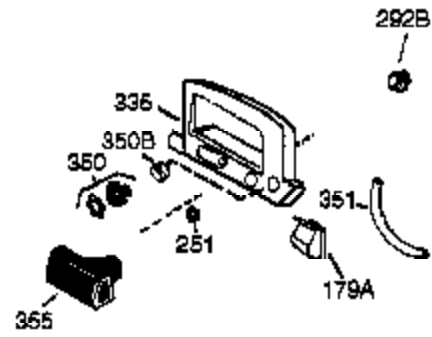

Ref #	Part Number	Qty	Description
151A	40016A	1	Intake Valve Seal
240	36044B	1	Air Cleaner Body (Incl.239,299 & 350)
245	36046	1	Air Cleaner Filter
250	36047	1	Air Cleaner Cover
251	650928	2	Lock Nut 1/4-20
287	650926	2	Screw, 8-32 x 21/64"
350	36045A	1	Primer
390	590737	1	Rewind Starter (NOTE: This engine could have been built with 590694 starter).
900	0		Replacement Engine NONE, order from 71-999
900	0	1	Replacement S/B 750850, order from 71-999