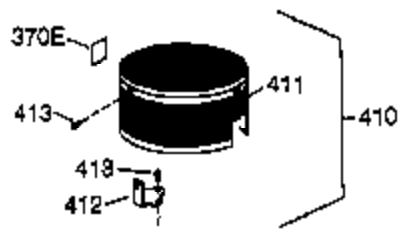

Ref #	Part Number	Qty	Description
151A	40016A	1	Intake Valve Seal
240	36044B	1	Air Cleaner Body (Incl.239,299 & 350)
245	36046	1	Air Cleaner Filter
250	36047	1	Air Cleaner Cover
251	650928	2	Lock Nut 1/4-20
287	650926	2	Screw, 8-32 x 21/64"
350	36045A	1	Primer
390	590737	1	Rewind Starter (NOTE: This engine could have been built with 590694 starter).
900	0		Replacement Engine NONE, order from 71-999
900	0	1	Replacement S/B 750850, order from 71-999