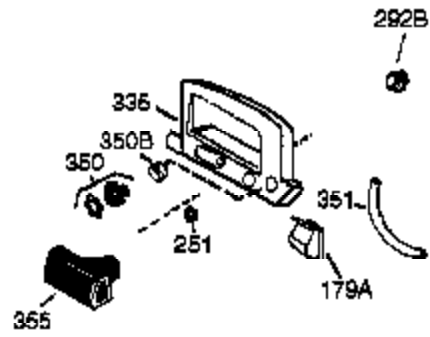

Ref #	Part Number	Qty	Description
151A	40016A	1	Intake Valve Seal
240A	37195	1	Air Cleaner Body Extension
240	36190	1	Air Cleaner Body (Incl.239,299 & 350)
243B	651041	1	Stud
245	36046	1	Air Cleaner Filter
250	36191	1	Air Cleaner Cover
251	650928	2	Lock Nut, 1/4-20
251A	650933	1	Wing Nut
263A	36133	1	Starter Grill
287	650926	4	Screw, 8-32 x 21/64"
350	36045A	1	Primer
355	36136	1	Starter Handle
390	590739	1	Rewind Starter (NOTE: This engine could have been built with 590702 starter).