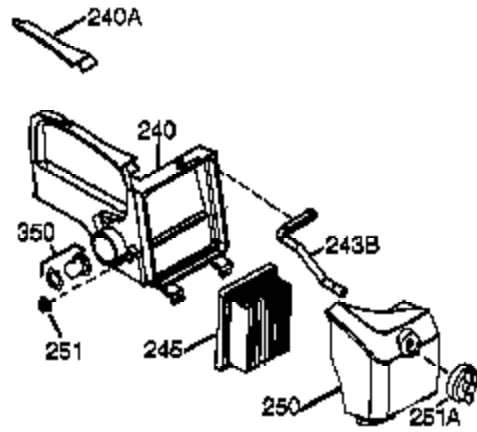

Ref #	Part Number	Qty	Description
151A	40016A	1	Intake Valve Seal
240A	37195	1	Air Cleaner Body Extension
240	36190	1	Air Cleaner Body (Incl.239,299 & 350)
243B	651041	1	Stud
245	36046	1	Air Cleaner Filter
250	36191	1	Air Cleaner Cover
251	650928	2	Lock Nut, 1/4-20
251A	650933	1	Wing Nut
263A	36133	1	Starter Grill
287	650926	4	Screw, 8-32 x 21/64"
350	36045A	1	Primer
355	36136	1	Starter Handle
390	590739	1	Rewind Starter (NOTE: This engine could have been built with 590702 starter).