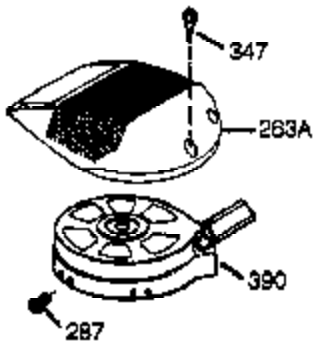

Ref #	Part Number	Qty	Description
151A	40016A	1	Intake Valve Seal
240A	37195	1	Air Cleaner Body Extension
240	36190	1	Air Cleaner Body (Incl.239,299 & 350)
243B	651041	1	Stud
245	36046	1	Air Cleaner Filter
250	36191	1	Air Cleaner Cover
251	650928	2	Lock Nut, 1/4-20
251A	650933	1	Wing Nut
263A	36133	1	Starter Grill
287	650926	4	Screw, 8-32 x 21/64"
350	36045A	1	Primer
355	36136	1	Starter Handle
390	590739	1	Rewind Starter (NOTE: This engine could have been built with 590702 starter).