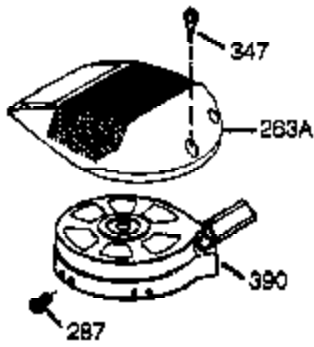

Ref #	Part Number	Qty	Description
151A	40016A	1	Valve Seal
240	36044B	1	Air Cleaner Body (Incl. 239,299 & 350)
245	36046	1	A/C Filter
250	36047	1	Air Cleaner Cover (Black)
251	650928	2	Lock Nut 1/4-20
287	650926	3	Screw, 8-32 x 21/64"
350	36045A	1	Primer
390	590732A	1	Rewind Starter (NOTE: This engine could have been built with 590738 starter).