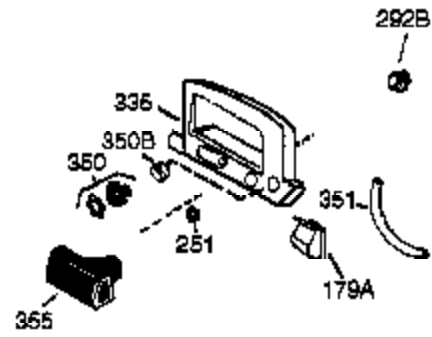

Ref #	Part Number	Qty	Description
151A	40016A	1	Valve Seal
240	36044B	1	Air Cleaner Body (Incl. 239,299 & 350)
245	36046	1	A/C Filter
250	36047	1	Air Cleaner Cover (Black)
251	650928	2	Lock Nut 1/4-20
287	650926	3	Screw, 8-32 x 21/64"
350	36045A	1	Primer
390	590732A	1	Rewind Starter (NOTE: This engine could have been built with 590738 starter).