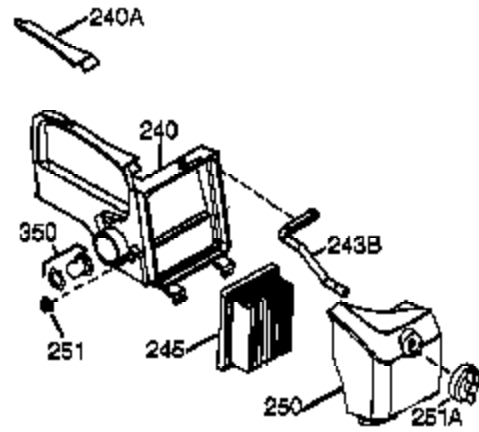

Ref #	Part Number	Qty	Description
151A	40016A	1	Valve Seal
240	36044B	1	Air Cleaner Body (Incl. 239,299 & 350)
245	36046	1	A/C Filter
250	36047	1	Air Cleaner Cover (Black)
251	650928	2	Lock Nut 1/4-20
287	650926	3	Screw, 8-32 x 21/64"
350	36045A	1	Primer
390	590732A	1	Rewind Starter (NOTE: This engine could have been built with 590738 starter).