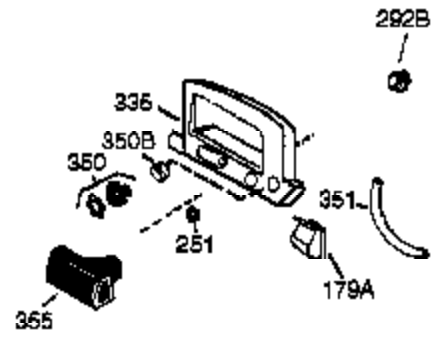

Ref #	Part Number	Qty	Description
420	730225A	1	4 Cycle Oil, SAE 30 (Quart)

Ref #	Part Number	Qty	Description
151A	40016A	1	Intake Valve Seal
240	36190	1	Air Cleaner Body (Incl. 239,299 & 350)
243B	651041	1	A/C Stud
245	36046	1	A/C Filter
250	36191	1	Air Cleaner Cover (Black)
251	650928	2	Lock Nut 1/4-20
251A	650933	1	Nut
263A	37170	1	Starter Cover Grille
287	650926	3	Screw, 8-32 x 21/64"
347	650898A	1	Screw, 10-32 x 27/32"
350	36045A	1	Primer
390	590739	1	Rewind Starter (NOTE: This engine could have been built with 590702 starter).