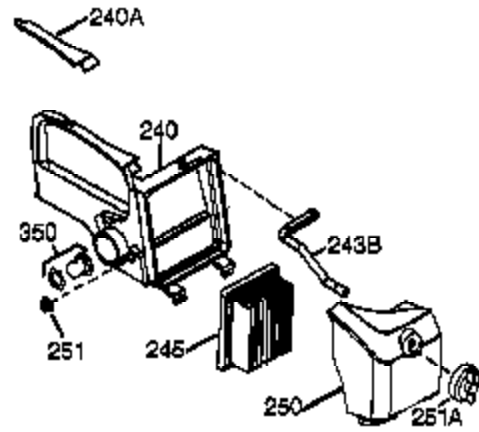

Ref #	Part Number	Qty	Description
420	730225A	1	4 Cycle Oil, SAE 30 (Quart)

Ref #	Part Number	Qty	Description
151A	40016A	1	Intake Valve Seal
240	36190	1	Air Cleaner Body (Incl. 239,299 & 350)
243B	651041	1	A/C Stud
245	36046	1	A/C Filter
250	36191	1	Air Cleaner Cover (Black)
251	650928	2	Lock Nut 1/4-20
251A	650933	1	Nut
263A	37170	1	Starter Cover Grille
287	650926	3	Screw, 8-32 x 21/64"
347	650898A	1	Screw, 10-32 x 27/32"
350	36045A	1	Primer
390	590739	1	Rewind Starter (NOTE: This engine could have been built with 590702 starter).