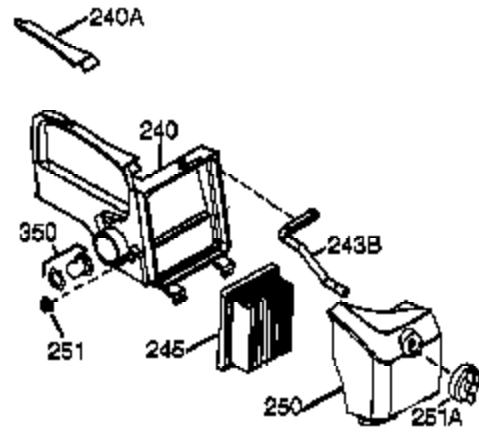

Ref #	Part Number	Qty	Description
151A	40016A	1	Intake Valve Seal
240A	37195	1	Air Cleaner Body Extension
240	36190	1	Air Cleaner Body (Incl.239,299 & 350)
243B	651041	1	Stud
245	36046	1	Air Cleaner Filter
250	36191	1	Air Cleaner Cover
251	650928	2	Lock Nut, 1/4-20
251A	650933	1	Wing Nut
263A	36133	1	Starter Grill
287	650926	4	Screw, 8-32 x 21/64"
350	36045A	1	Primer
390	590739	1	Rewind Starter (NOTE: This engine could have been built with 590702 starter).