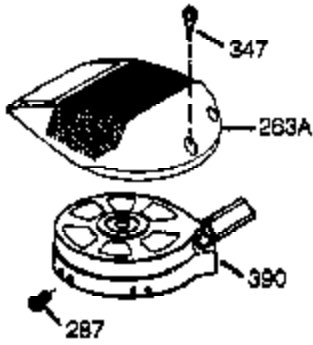

Ref #	Part Number	Qty	Description
151A	40016A	1	Intake Valve Seal
240A	37195	1	Air Cleaner Body Extension
240	36190	1	Air Cleaner Body (Incl.239,299 & 350)
243B	651041	1	Stud
245	36046	1	Air Cleaner Filter
250	36191	1	Air Cleaner Cover
251	650928	2	Lock Nut, 1/4-20
251A	650933	1	Wing Nut
263A	36133	1	Starter Grill
287	650926	4	Screw, 8-32 x 21/64"
350	36045A	1	Primer
390	590739	1	Rewind Starter (NOTE: This engine could have been built with 590702 starter).