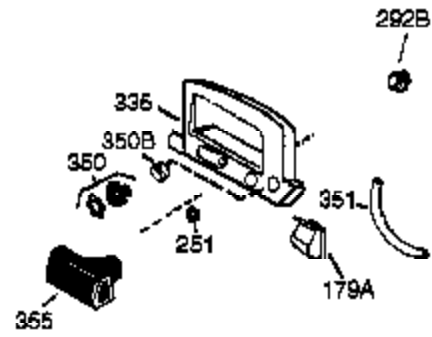

Ref #	Part Number	Qty	Description
151A	40016A	1	Intake Valve Seal
240A	37195	1	Air Cleaner Body Extension
240	36190	1	Air Cleaner Body (Incl.239,299 & 350)
243B	651041	1	Stud
245	36046	1	Air Cleaner Filter
250	36191	1	Air Cleaner Cover
251	650928	2	Lock Nut, 1/4-20
251A	650933	1	Wing Nut
263A	36133	1	Starter Grill
287	650926	4	Screw, 8-32 x 21/64"
350	36045A	1	Primer
390	590739	1	Rewind Starter (NOTE: This engine could have been built with 590702 starter).