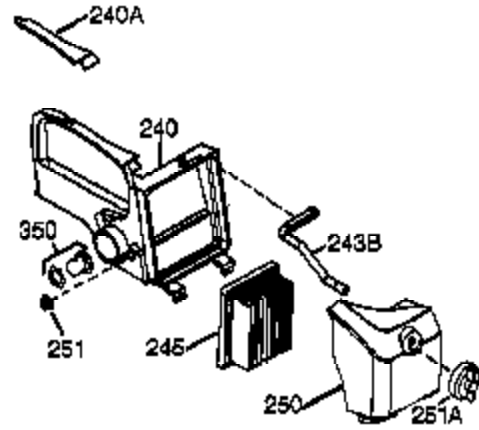

Ref #	Part Number	Qty	Description
151A	40016A	1	Intake Valve Seal
240A	37195	1	Air Cleaner Body Extension
240	36190	1	Air Cleaner Body (Incl.239,299 & 350)
243B	651041	1	Stud
245	36046	1	Air Cleaner Filter
250	36191	1	Air Cleaner Cover
251	650928	2	Lock Nut, 1/4-20
251A	650933	1	Wing Nut
263A	36133	1	Starter Grill
287	650926	4	Screw, 8-32 x 21/64"
350	36045A	1	Primer
390	590739	1	Rewind Starter (NOTE: This engine could have been built with 590702 starter).