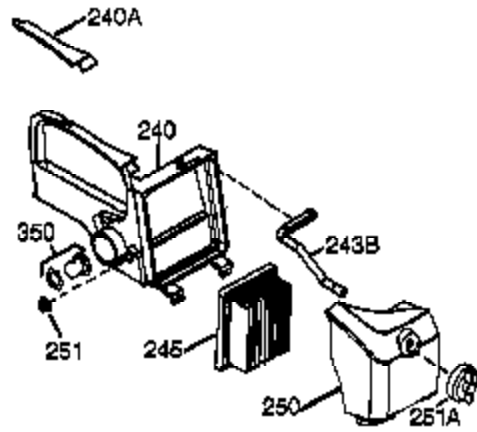

Ref #	Part Number	Qty	Description
151A	40016A	1	Intake Valve Seal
240	36190	1	Air Cleaner Body (Incl.239,299 & 350)
243B	651041	1	Stud
245	36046	1	Air Cleaner Filter
250	36191	1	Air Cleaner Cover
251	650928	2	Lock Nut, 1/4-20
251A	650933	1	Wing Nut
260A	36188	1	Blower Housing
263A	37170	1	Starter Grill
287	650926	2	Screw, 8-32 x 21/64"
347	650898A	1	Screw, 10-32 x 27/64"
350	36045A	1	Primer
390	590739	1	Rewind Starter (NOTE: This engine could have been built with 590702 starter).