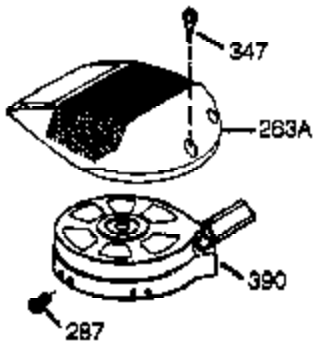

Ref #	Part Number	Qty	Description
151A	40016A	1	Intake Valve Seal
240	36190	1	Air Cleaner Body (Incl.239,299 & 350)
243B	651041	1	Stud
245	36046	1	Air Cleaner Filter
250	36191	1	Air Cleaner Cover
251	650928	2	Lock Nut, 1/4-20
251A	650933	1	Wing Nut
260A	36188	1	Blower Housing
263A	37170	1	Starter Grill
287	650926	2	Screw, 8-32 x 21/64"
347	650898A	1	Screw, 10-32 x 27/64"
350	36045A	1	Primer
390	590739	1	Rewind Starter (NOTE: This engine could have been built with 590702 starter).