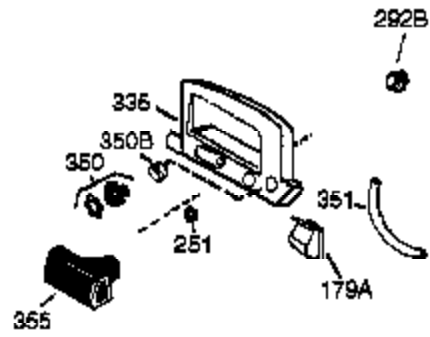

Ref #	Part Number	Qty	Description
151A	40016A	1	Intake Valve Seal
240	36190	1	Air Cleaner Body (Incl.239,299 & 350)
243B	651041	1	Stud
245	36046	1	Air Cleaner Filter
250	36191	1	Air Cleaner Cover
251	650928	2	Lock Nut, 1/4-20
251A	650933	1	Wing Nut
260A	36188	1	Blower Housing
263A	37170	1	Starter Grill
287	650926	2	Screw, 8-32 x 21/64"
347	650898A	1	Screw, 10-32 x 27/64"
350	36045A	1	Primer
390	590739	1	Rewind Starter (NOTE: This engine could have been built with 590702 starter).