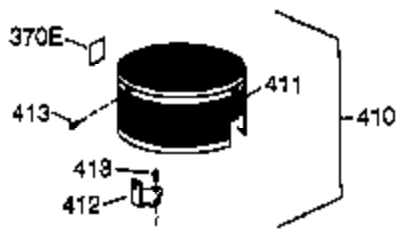

Ref #	Part Number	Qty	Description
151A	40016A	1	Intake Valve Seal
240	36190	1	Air Cleaner Body (Incl.239,299 & 350)
243B	651041	1	Stud
245	36046	1	Air Cleaner Filter
250	36191	1	Air Cleaner Cover
251	650928	2	Lock Nut, 1/4-20
251A	650933	1	Wing Nut
260A	36188	1	Blower Housing
263A	37170	1	Starter Grill
287	650926	2	Screw, 8-32 x 21/64"
347	650898A	1	Screw, 10-32 x 27/64"
350	36045A	1	Primer
390	590739	1	Rewind Starter (NOTE: This engine could have been built with 590702 starter).