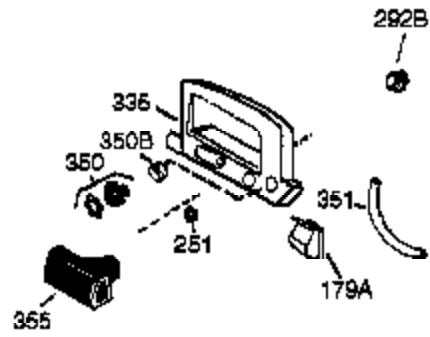

Ref #	Part Number	Qty	Description
151A	40016A	1	Intake Valve Seal
206	610973	1	Terminal
240	36190	1	Air Cleaner Body
243B	651041	1	Air Cleaner Stud
245	36046	1	Air Cleaner Filter
250	36191	1	Air Cleaner Cover
251A	650933	1	Wing Nut, 1/4-20
251	650928	2	Lock Nut 1/4-20
260A	36188	1	Blower Housing
263A	37170	1	Starter Grill
287	650926	2	Screw, 8-32 x 21/64"
347	650898A	1	Screw, 10-32 x 27/32"
350	36045A	1	Primer
390	590739	1	Rewind Starter (NOTE: This engine could have been built with 590702 starter).