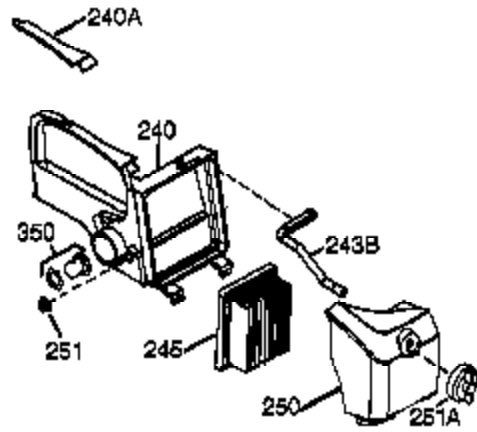

Ref #	Part Number	Qty	Description
151A	40016A	1	Intake Valve Seal
206	610973	1	Terminal
240	36190	1	Air Cleaner Body
243B	651041	1	Air Cleaner Stud
245	36046	1	Air Cleaner Filter
250	36191	1	Air Cleaner Cover
251A	650933	1	Wing Nut, 1/4-20
251	650928	2	Lock Nut 1/4-20
260A	36188	1	Blower Housing
263A	37170	1	Starter Grill
287	650926	2	Screw, 8-32 x 21/64"
347	650898A	1	Screw, 10-32 x 27/32"
350	36045A	1	Primer
390	590739	1	Rewind Starter (NOTE: This engine could have been built with 590702 starter).