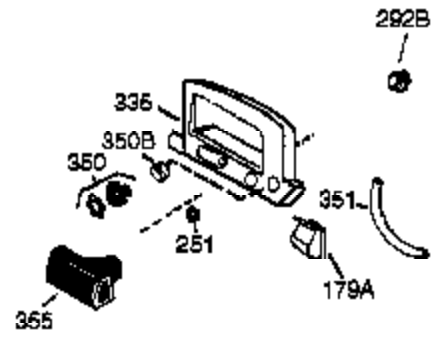

Ref #	Part Number	Qty	Description
151A	40016A	1	Intake Valve Seal
206	610973	1	Terminal
240	36190	1	Air Cleaner Body
243B	651041	1	Air Cleaner Stud
245	36046	1	Air Cleaner Filter
250	36191	1	Air Cleaner Cover
251A	650933	1	Wing Nut, 1/4-20
251	650928	2	Lock Nut 1/4-20
260A	36188	1	Blower Housing
263A	37170	1	Starter Grill
287	650926	2	Screw, 8-32 x 21/64"
347	650898A	1	Screw, 10-32 x 27/32"
350	36045A	1	Primer
390	590739	1	Rewind Starter (NOTE: This engine could have been built with 590702 starter).