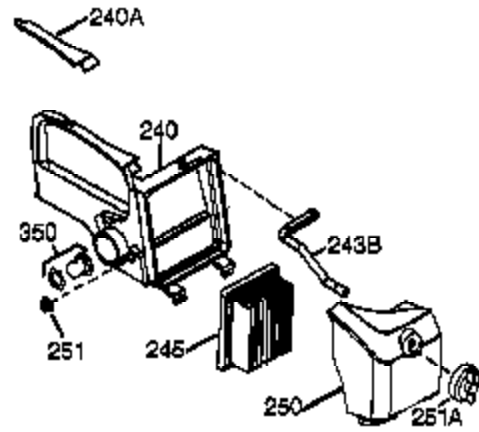

Ref #	Part Number	Qty	Description
151A	40016A	1	Intake Valve Seal
206	610973	1	Terminal
240	36190	1	Air Cleaner Body
243B	651041	1	Air Cleaner Stud
245	36046	1	Air Cleaner Filter
250	36191	1	Air Cleaner Cover
251A	650933	1	Wing Nut, 1/4-20
251	650928	2	Lock Nut 1/4-20
260A	36188	1	Blower Housing
263A	37170	1	Starter Grill
287	650926	2	Screw, 8-32 x 21/64"
347	650898A	1	Screw, 10-32 x 27/32"
350	36045A	1	Primer
390	590739	1	Rewind Starter (NOTE: This engine could have been built with 590702 starter).