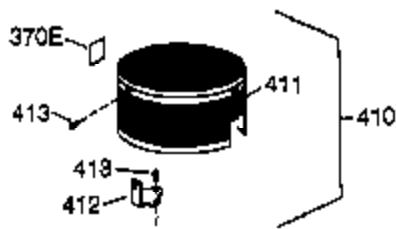

Ref #	Part Number	Qty	Description
151A	40016A	1	Intake Valve Seal
206	610973	1	Terminal
240	36190	1	Air Cleaner Body
243B	651041	1	Air Cleaner Stud
245	36046	1	Air Cleaner Filter
250	36191	1	Air Cleaner Cover
251A	650933	1	Wing Nut, 1/4-20
251	650928	2	Lock Nut 1/4-20
260A	36188	1	Blower Housing
263A	37170	1	Starter Grill
287	650926	2	Screw, 8-32 x 21/64"
347	650898A	1	Screw, 10-32 x 27/32"
350	36045A	1	Primer
390	590739	1	Rewind Starter (NOTE: This engine could have been built with 590702 starter).