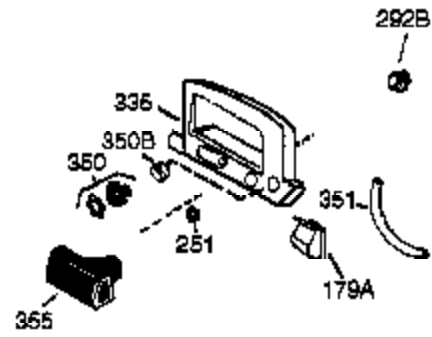

Ref #	Part Number	Qty	Description
151A	40016A	1	Intake Valve Seal
240A	37195	1	Air Cleaner Body Extension
240	36190	1	Air Cleaner Body (Incl.239,299 & 350)
243B	651041	1	Air Cleaner Stud
245	36046	1	Air Cleaner Filter
250	36191	1	Air Cleaner Cover
251	650928	2	Lock Nut 1/4-20
251A	650933	1	Wing Nut, 1/4-20
263A	36133	1	Starter Grill
287	650926	4	Screw, 8-32 x 21/64"
350	36045A	1	Primer
390	590739	1	Rewind Starter (NOTE: This engine could have been built with 590702 starter).