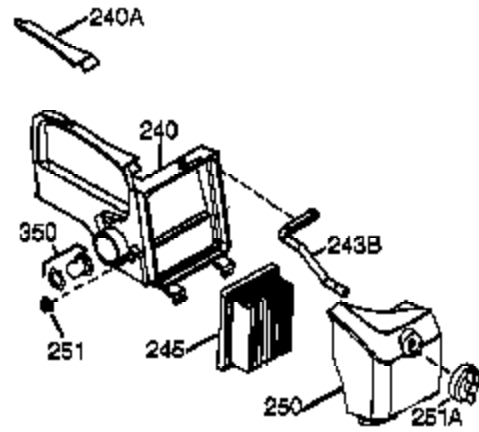

Ref #	Part Number	Qty	Description
151A	40016A	1	Intake Valve Seal
240A	37195	1	Air Cleaner Body Extension
240	36190	1	Air Cleaner Body (Incl.239,299 & 350)
243B	651041	1	Air Cleaner Stud
245	36046	1	Air Cleaner Filter
250	36191	1	Air Cleaner Cover
251	650928	2	Lock Nut 1/4-20
251A	650933	1	Wing Nut, 1/4-20
263A	36133	1	Starter Grill
287	650926	4	Screw, 8-32 x 21/64"
350	36045A	1	Primer
390	590739	1	Rewind Starter (NOTE: This engine could have been built with 590702 starter).