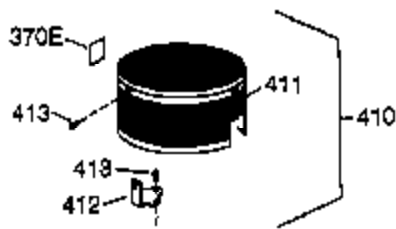

Ref #	Part Number	Qty	Description
151A	40016A	1	Intake Valve Seal
240A	37195	1	Air Cleaner Body Extension
240	36190	1	Air Cleaner Body (Incl.239,299 & 350)
243B	651041	1	Air Cleaner Stud
245	36046	1	Air Cleaner Filter
250	36191	1	Air Cleaner Cover
251	650928	2	Lock Nut 1/4-20
251A	650933	1	Wing Nut, 1/4-20
263A	36133	1	Starter Grill
287	650926	4	Screw, 8-32 x 21/64"
350	36045A	1	Primer
390	590739	1	Rewind Starter (NOTE: This engine could have been built with 590702 starter).