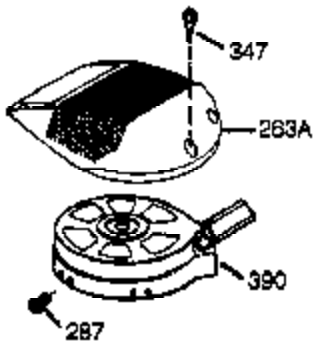

Ref #	Part Number	Qty	Description
151A	40016A	1	Intake Valve Seal
240A	37195	1	Air Cleaner Body Extension
240	36190	1	Air Cleaner Body (Incl.239,299 & 350)
243B	651041	1	Air Cleaner Stud
245	36046	1	Air Cleaner Filter
250	36191	1	Air Cleaner Cover
251	650928	2	Lock Nut 1/4-20
251A	650933	1	Wing Nut, 1/4-20
263A	36133	1	Starter Grill
287	650926	4	Screw, 8-32 x 21/64"
350	36045A	1	Primer
390	590739	1	Rewind Starter (NOTE: This engine could have been built with 590702 starter).