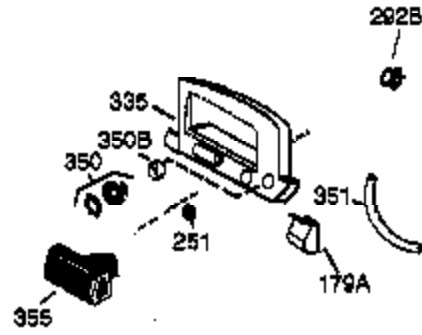

Ref #	Part Number	Qty	Description
420	730225A	1	4 Cycle Oil, SAE 30 (Quart)

Ref #	Part Number	Qty	Description
240	36044B	1	Air Cleaner Body (Incl.239,299 & 350)
245	36046	1	Air Cleaner Filter
250	36047	1	Air Cleaner Cover
251	650928	2	Lock Nut 1/4-20
287	650926	2	Screw, 8-32 x 21/64"
350	36045A	1	Primer
355	590701	1	Starter Handle
390	590737	1	Rewind Starter (NOTE: This engine could have been built with 590694 starter).