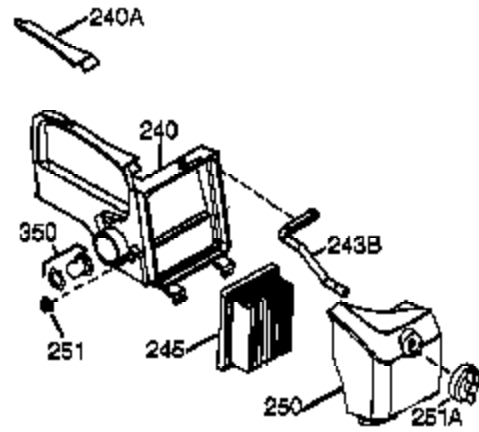

Ref #	Part Number	Qty	Description
151A	40016A	1	Intake Valve Seal
240A	37195	1	Air Cleaner Body Extension
240	36190	1	Air Cleaner Body (Incl.239)
243B	651041	1	Air Cleaner Stud
245	36046	1	Air Cleaner Filter
250	36191	1	Air Cleaner Cover
251	650928	2	Lock Nut 1/4-20
251A	650933	1	Wing Nut, 1/4-20
263A	36133	1	Starter Grill
287	650926	4	Screw, 8-32 x 21/64"
350	36045A	1	Primer
390	590739	1	Rewind Starter (NOTE: This engine could have been built with 590702 starter).