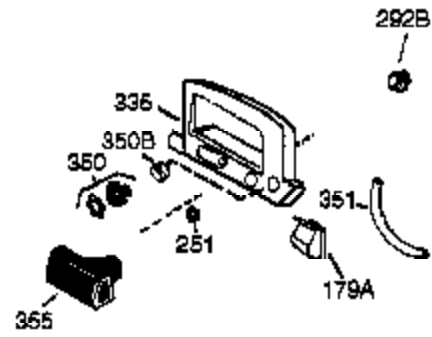

Ref #	Part Number	Qty	Description
151A	40016A	1	Intake Valve Seal
240A	37195	1	Air Cleaner Body Extension
240	36190	1	Air Cleaner Body (Incl.239)
243B	651041	1	Air Cleaner Stud
245	36046	1	Air Cleaner Filter
250	36191	1	Air Cleaner Cover
251	650928	2	Lock Nut 1/4-20
251A	650933	1	Wing Nut, 1/4-20
263A	36133	1	Starter Grill
287	650926	4	Screw, 8-32 x 21/64"
350	36045A	1	Primer
390	590739	1	Rewind Starter (NOTE: This engine could have been built with 590702 starter).