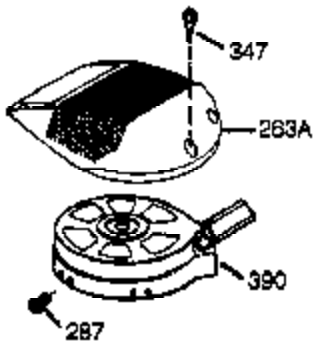

Ref #	Part Number	Qty	Description
151A	40016A	1	Intake Valve Seal
240A	37195	1	Air Cleaner Body Extension
240	36190	1	Air Cleaner Body (Incl.239)
243B	651041	1	Air Cleaner Stud
245	36046	1	Air Cleaner Filter
250	36191	1	Air Cleaner Cover
251	650928	2	Lock Nut 1/4-20
251A	650933	1	Wing Nut, 1/4-20
263A	36133	1	Starter Grill
287	650926	4	Screw, 8-32 x 21/64"
350	36045A	1	Primer
390	590739	1	Rewind Starter (NOTE: This engine could have been built with 590702 starter).