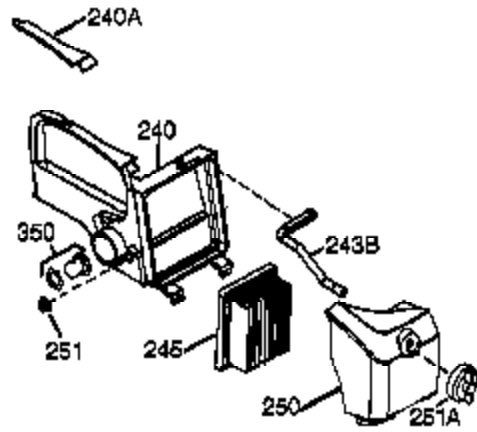

Ref #	Part Number	Qty	Description
151A	40016A	1	Intake Valve Seal
240	36044B	1	Air Cleaner Body (Incl.239,299 & 350)
245	36046	1	Air Cleaner Filter
250	36047	1	Air Cleaner Cover
251	650928	2	Lock Nut 1/4-20
287	650926	2	Screw, 8-32 x 21/64"
350	36045A	1	Primer
390	590732	1	Rewind Starter (NOTE: This engine could have been built with 590738 starter).