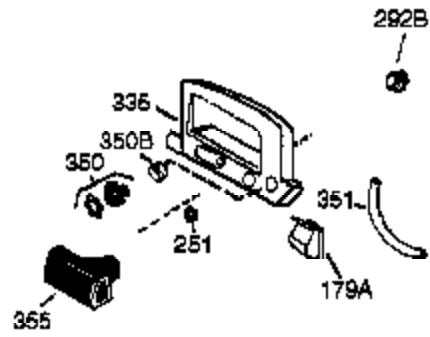

Ref #	Part Number	Qty	Description
151A	40016A	1	Intake Valve Seal
240	36044B	1	Air Cleaner Body (Incl.239,299 & 350)
245	36046	1	Air Cleaner Filter
250	36047	1	Air Cleaner Cover
251	650928	2	Lock Nut 1/4-20
287	650926	2	Screw, 8-32 x 21/64"
350	36045A	1	Primer
390	590732	1	Rewind Starter (NOTE: This engine could have been built with 590738 starter).