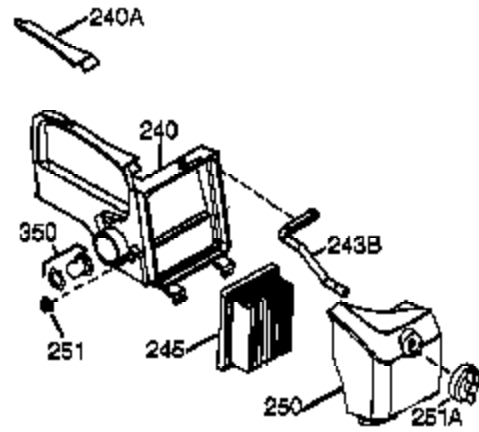

Ref #	Part Number	Qty	Description
417	650821	1	Screw, 10-32 x 1/2" (Optional)
420	730225	1	SAE 30 4-Cycle Engine Oil (Quart)

Ref #	Part Number	Qty	Description
151A	40016A	1	Intake Valve Seal
240	36044B	1	Air Cleaner Body (Incl.239,299 & 350)
245	36046	1	Air Cleaner Filter
250	36047	1	Air Cleaner Cover
251	650928	2	Lock Nut 1/4-20
287	650926	2	Screw, 8-32 x 21/64"
350	36045A	1	Primer
390	590732	1	Rewind Starter (NOTE: This engine could have been built with 590738 starter).