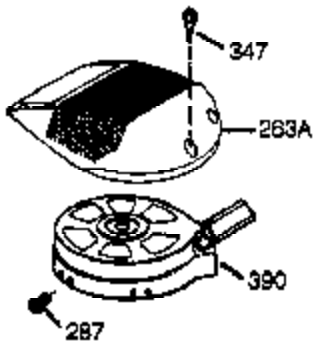

Ref #	Part Number	Qty	Description
417	650821	1	Screw, 10-32 x 1/2" (Optional)
420	730225	1	SAE 30 4-Cycle Engine Oil (Quart)

Ref #	Part Number	Qty	Description
151A	40016A	1	Intake Valve Seal
240	36044B	1	Air Cleaner Body (Incl.239,299 & 350)
245	36046	1	Air Cleaner Filter
250	36047	1	Air Cleaner Cover
251	650928	2	Lock Nut 1/4-20
287	650926	2	Screw, 8-32 x 21/64"
350	36045A	1	Primer
390	590732	1	Rewind Starter (NOTE: This engine could have been built with 590738 starter).