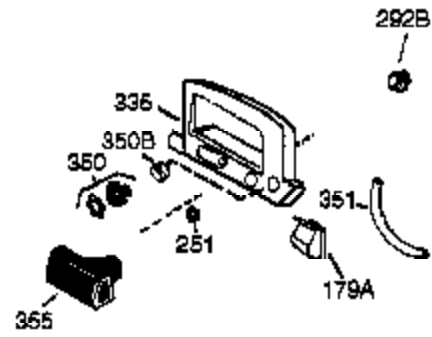

Ref #	Part Number	Qty	Description
151A	40016A	1	Intake Valve Seal
240	36044B	1	Air Cleaner Body (Incl.239,299 & 350)
245	36046	1	Air Cleaner Filter
250	36047	1	Air Cleaner Cover
251	650928	2	Lock Nut 1/4-20
287	650926	2	Screw, 8-32 x 21/64"
350	36045A	1	Primer
390	590732	1	Rewind Starter (NOTE: This engine could have been built with 590738 starter).