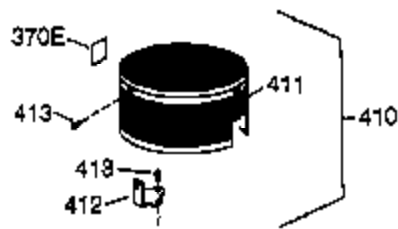

Ref #	Part Number	Qty	Description
151A	40016A	1	Intake Valve Seal
240	36044B	1	Air Cleaner Body (Incl.239,299 & 350)
245	36046	1	Air Cleaner Filter
250	36047	1	Air Cleaner Cover
251	650928	2	Lock Nut, 1/4-20
287	650926	2	Screw, 8-32 x 21/64"
350	36045A	1	Primer
390	590732	1	Rewind Starter (NOTE: This engine could have been built with 590738 starter).