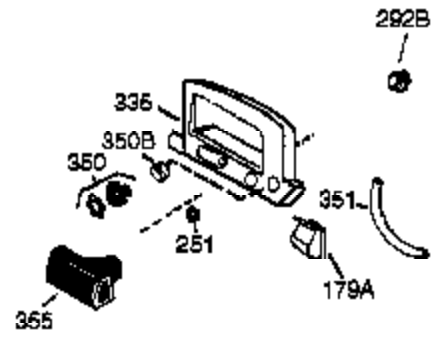

Ref #	Part Number	Qty	Description
151A	40016A	1	Intake Valve Seal
240	36044B	1	Air Cleaner Body (Incl.239,299 & 350)
245	36046	1	Air Cleaner Filter
250	36047	1	Air Cleaner Cover
251	650928	2	Lock Nut, 1/4-20
287	650926	2	Screw, 8-32 x 21/64"
350	36045A	1	Primer
390	590732	1	Rewind Starter (NOTE: This engine could have been built with 590738 starter).