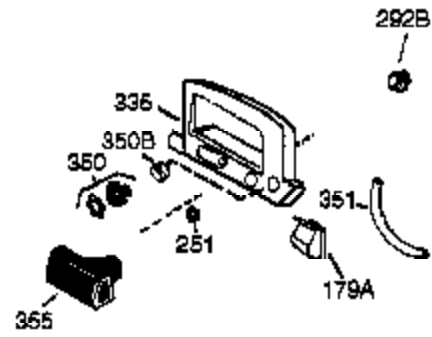

---

Ref #	Part Number	Qty	Description
417	650821	1	Screw, 10-32 x 1/2" (Optional)
420	730225	1	4 Cycle Oil, SAE 30 (Quart)

---

Ref #	Part Number	Qty	Description
151A	40016A	1	Intake Valve Seal
240	36044B	1	Air Cleaner Body (Incl.239,299 & 350)
245	36046	1	Air Cleaner Filter
250	36047	1	Air Cleaner Cover
251	650928	2	Lock Nut, 1/4-20
287	650926	2	Screw, 8-32 x 21/64"
350	36045A	1	Primer
390	590732	1	Rewind Starter (NOTE: This engine could have been built with 590738 starter).