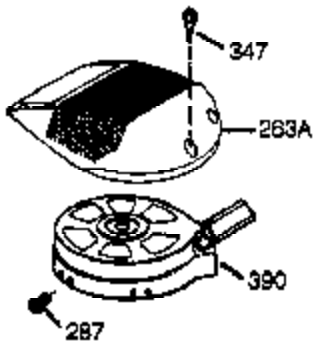

---

Ref #	Part Number	Qty	Description
417	650821	1	Screw, 10-32 x 1/2" (Optional)
420	730225	1	4 Cycle Oil, SAE 30 (Quart)

---

Ref #	Part Number	Qty	Description
151A	40016A	1	Intake Valve Seal
240	36044B	1	Air Cleaner Body (Incl.239,299 & 350)
245	36046	1	Air Cleaner Filter
250	36047	1	Air Cleaner Cover
251	650928	2	Lock Nut, 1/4-20
287	650926	2	Screw, 8-32 x 21/64"
350	36045A	1	Primer
390	590732	1	Rewind Starter (NOTE: This engine could have been built with 590738 starter).