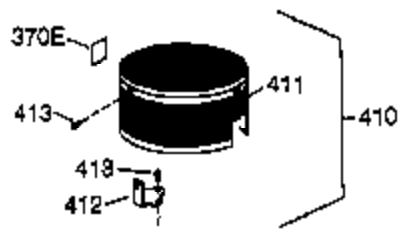

---

Ref #	Part Number	Qty	Description
417	650821	1	Screw, 10-32 x 1/2" (Optional)
420	730225	1	4 Cycle Oil, SAE 30 (Quart)

---

Ref #	Part Number	Qty	Description
151A	40016A	1	Intake Valve Seal
240	36044B	1	Air Cleaner Body (Incl.239,299 & 350)
245	36046	1	Air Cleaner Filter
250	36047	1	Air Cleaner Cover
251	650928	2	Lock Nut, 1/4-20
287	650926	2	Screw, 8-32 x 21/64"
350	36045A	1	Primer
390	590732	1	Rewind Starter (NOTE: This engine could have been built with 590738 starter).