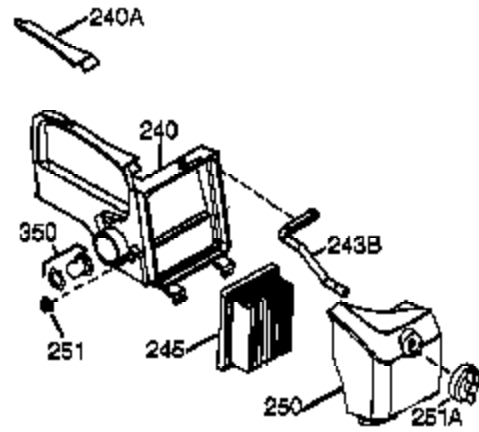

Ref #	Part Number	Qty	Description
151A	40016A	1	Intake Valve Seal
240	36044B	1	Air Cleaner Body (Incl.239,299 & 350)
245	36046	1	Air Cleaner Filter
250	36047	1	Air Cleaner Cover
251	650928	2	Lock Nut, 1/4-20
287	650926	2	Screw, 8-32 x 21/64"
350	36045A	1	Primer
390	590732	1	Rewind Starter (NOTE: This engine could have been built with 590738 starter).