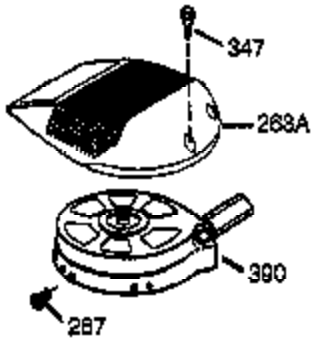

Ref #	Part Number	Qty	Description
152	37075	1	"O"-Ring
240	36044B	1	Air Cleaner Body (Incl.239,299 & 350)
245	36046	1	Air Cleaner Filter
250	36047	1	Air Cleaner Cover
251	650928	2	Lock Nut 1/4-20
287	650926	2	Screw, 8-32 x 21/64"
350	36045A	1	Primer
390	590737	1	Rewind Starter (NOTE: This engine could have been built with 590694 starter).