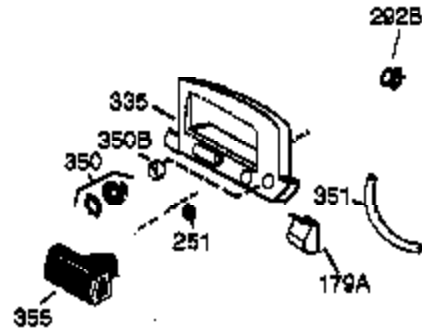

Ref #	Part Number	Qty	Description
152	37075	1	"O"-Ring
240	36044B	1	Air Cleaner Body (Incl.239,299 & 350)
245	36046	1	Air Cleaner Filter
250	36047	1	Air Cleaner Cover
251	650928	2	Lock Nut 1/4-20
287	650926	2	Screw, 8-32 x 21/64"
350	36045A	1	Primer
390	590737	1	Rewind Starter (NOTE: This engine could have been built with 590694 starter).