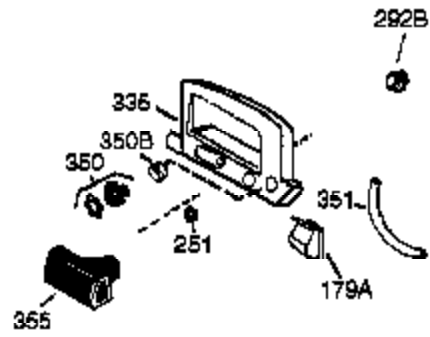

Ref #	Part Number	Qty	Description
151A	40016A	1	Intake Valve Seal
240A	37195	1	Air Cleaner Body Extension
240	36190	1	Air Cleaner Body (Incl.239,299 & 350)
243B	651041	1	Stud
245	36046	1	Air Cleaner Filter
250	36191	1	Air Cleaner Cover
251	650928	2	Lock Nut, 1/4-20
251A	650933	1	Wing Nut
263A	36133	1	Starter Grill
287	650926	4	Screw, 8-32 x 21/64"
350	36045A	1	Primer
390	590739	1	Rewind Starter (NOTE: This engine could have been built with 590702 starter).