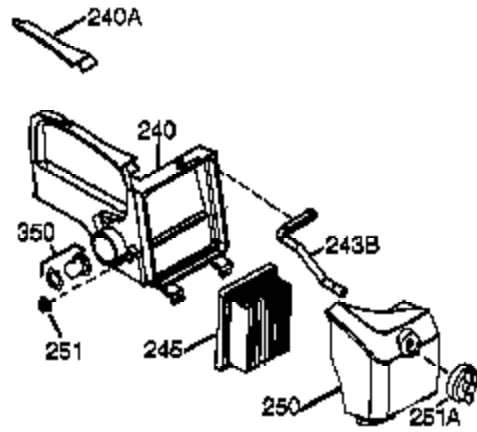

Ref #	Part Number	Qty	Description
151A	40016A	1	Intake Valve Seal
240A	37195	1	Air Cleaner Body Extension
240	36190	1	Air Cleaner Body (Incl.239,299 & 350)
243B	651041	1	Stud
245	36046	1	Air Cleaner Filter
250	36191	1	Air Cleaner Cover
251	650928	2	Lock Nut, 1/4-20
251A	650933	1	Wing Nut
263A	36133	1	Starter Grill
287	650926	4	Screw, 8-32 x 21/64"
350	36045A	1	Primer
390	590739	1	Rewind Starter (NOTE: This engine could have been built with 590702 starter).