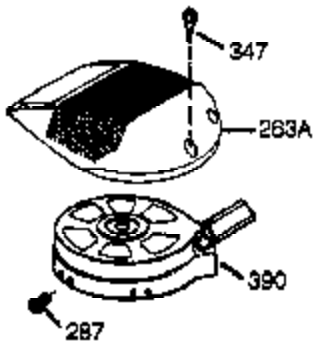

Ref #	Part Number	Qty	Description
151A	40016A	1	Intake Valve Seal
240A	37195	1	Air Cleaner Body Extension
240	36190	1	Air Cleaner Body (Incl.239,299 & 350)
243B	651041	1	Stud
245	36046	1	Air Cleaner Filter
250	36191	1	Air Cleaner Cover
251	650928	2	Lock Nut, 1/4-20
251A	650933	1	Wing Nut
263A	36133	1	Starter Grill
287	650926	4	Screw, 8-32 x 21/64"
350	36045A	1	Primer
390	590739	1	Rewind Starter (NOTE: This engine could have been built with 590702 starter).