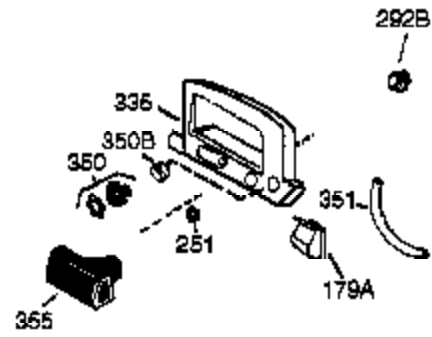

Ref #	Part Number	Qty	Description
151A	40016A	1	Intake Valve Seal
240A	37195	1	Air Cleaner Body Extension
240	36190	1	Air Cleaner Body (Incl. 239 & 350)
243B	651041	1	Air Cleaner Stud
245	36046	1	Air Cleaner Filter
250	36191	1	Air Cleaner Cover
251	650928	2	Lock Nut, 1/4-20
251A	650933	1	Wing Nut, 1/4-20
263A	36133	2	Starter Grill
287	650926	4	Screw, 8-32 x 21/64"
350	36045A	1	Primer
390	590739	1	Rewind Starter (NOTE: This engine could have been built with 590702 starter).