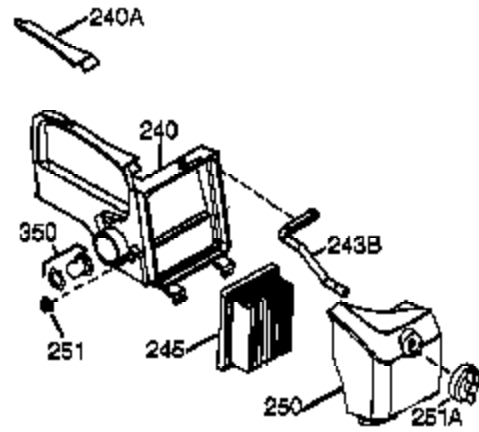

Ref #	Part Number	Qty	Description
151A	40016A	1	Intake Valve Seal
240A	37195	1	Air Cleaner Body Extension
240	36190	1	Air Cleaner Body (Incl. 239 & 350)
243B	651041	1	Air Cleaner Stud
245	36046	1	Air Cleaner Filter
250	36191	1	Air Cleaner Cover
251	650928	2	Lock Nut, 1/4-20
251A	650933	1	Wing Nut, 1/4-20
263A	36133	2	Starter Grill
287	650926	4	Screw, 8-32 x 21/64"
350	36045A	1	Primer
390	590739	1	Rewind Starter (NOTE: This engine could have been built with 590702 starter).