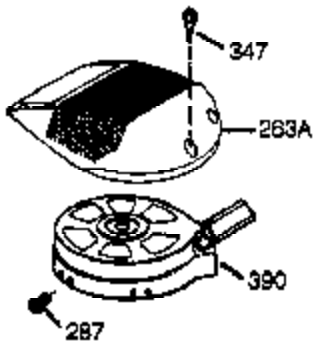

Ref #	Part Number	Qty	Description
151A	40016A	1	Intake Valve Seal
240A	37195	1	Air Cleaner Body Extension
240	36190	1	Air Cleaner Body (Incl. 239 & 350)
243B	651041	1	Air Cleaner Stud
245	36046	1	Air Cleaner Filter
250	36191	1	Air Cleaner Cover
251	650928	2	Lock Nut, 1/4-20
251A	650933	1	Wing Nut, 1/4-20
263A	36133	2	Starter Grill
287	650926	4	Screw, 8-32 x 21/64"
350	36045A	1	Primer
390	590739	1	Rewind Starter (NOTE: This engine could have been built with 590702 starter).