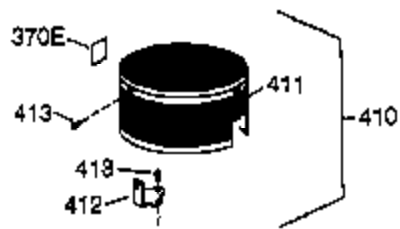

Ref #	Part Number	Qty	Description
151A	40016A	1	Intake Valve Seal
206	610973	1	Terminal
240	36190	1	Air Cleaner Body (Incl.239,299 & 350)
240A	37195	1	Air Cleaner Body Extension
243B	651041	1	Stud
245	36046	1	Air Cleaner Filter
250	36191	1	Air Cleaner Cover
251	650928	2	Lock Nut, 1/4-20
251A	650933	1	Wing Nut
263A	36133	1	Starter Grill
287	650926	4	Screw, 8-32 x 21/64"
350	36045A	1	Primer
390	590739	1	Rewind Starter (NOTE: This engine could have been built with 590702 starter).