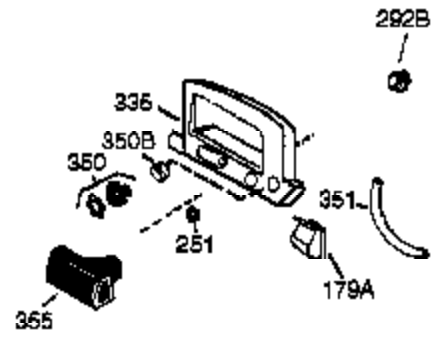

Ref #	Part Number	Qty	Description
151A	40016A	1	Intake Valve Seal
206	610973	1	Terminal
240	36190	1	Air Cleaner Body (Incl.239,299 & 350)
240A	37195	1	Air Cleaner Body Extension
243B	651041	1	Stud
245	36046	1	Air Cleaner Filter
250	36191	1	Air Cleaner Cover
251	650928	2	Lock Nut, 1/4-20
251A	650933	1	Wing Nut
263A	36133	1	Starter Grill
287	650926	4	Screw, 8-32 x 21/64"
350	36045A	1	Primer
390	590739	1	Rewind Starter (NOTE: This engine could have been built with 590702 starter).