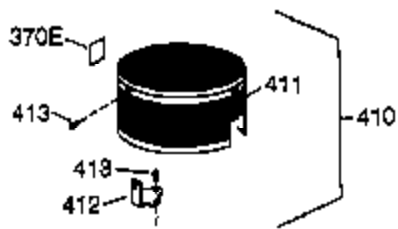

Ref #	Part Number	Qty	Description
151A	40016A	1	Intake Valve Seal
206	610973	1	Terminal
240	36190	1	Air Cleaner Body (Incl.239,299 & 350)
240A	37195	1	Air Cleaner Body Extension
243B	651041	1	Stud
245	36046	1	Air Cleaner Filter
250	36191	1	Air Cleaner Cover
251	650928	2	Lock Nut, 1/4-20
251A	650933	1	Wing Nut
263A	36133	1	Starter Grill
287	650926	4	Screw, 8-32 x 21/64"
350	36045A	1	Primer
390	590739	1	Rewind Starter (NOTE: This engine could have been built with 590702 starter).