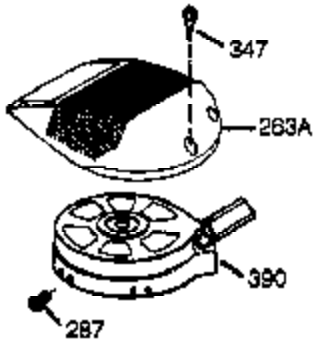

Ref #	Part Number	Qty	Description
151A	40016A	1	Intake Valve Seal
206	610973	1	Terminal
240	36190	1	Air Cleaner Body (Incl.239,299 & 350)
240A	37195	1	Air Cleaner Body Extension
243B	651041	1	Stud
245	36046	1	Air Cleaner Filter
250	36191	1	Air Cleaner Cover
251	650928	2	Lock Nut, 1/4-20
251A	650933	1	Wing Nut
263A	36133	1	Starter Grill
287	650926	4	Screw, 8-32 x 21/64"
350	36045A	1	Primer
390	590739	1	Rewind Starter (NOTE: This engine could have been built with 590702 starter).