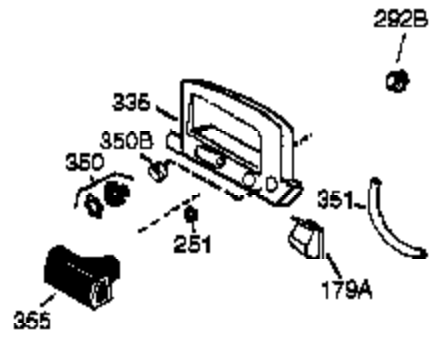

Ref #	Part Number	Qty	Description
151A	40016A	1	Intake Valve Seal
206	610973	1	Terminal
240	36190	1	Air Cleaner Body (Incl.239,299 & 350)
240A	37195	1	Air Cleaner Body Extension
243B	651041	1	Stud
245	36046	1	Air Cleaner Filter
250	36191	1	Air Cleaner Cover
251	650928	2	Lock Nut, 1/4-20
251A	650933	1	Wing Nut
263A	36133	1	Starter Grill
287	650926	4	Screw, 8-32 x 21/64"
350	36045A	1	Primer
390	590739	1	Rewind Starter (NOTE: This engine could have been built with 590702 starter).