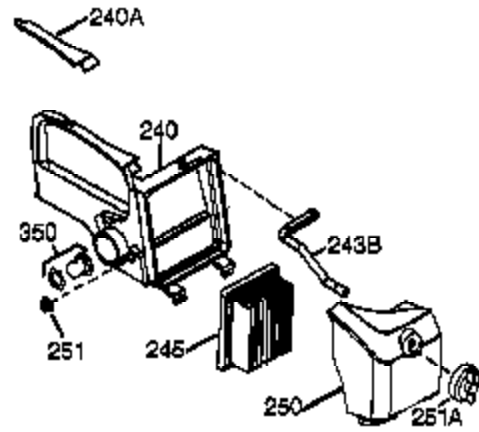

Ref #	Part Number	Qty	Description
151A	40016A	1	Intake Valve Seal
240	36044B	1	Air Cleaner Body (Incl.239,299 & 350)
245	36046	1	Air Cleaner Filter
250	36047	1	Air Cleaner Cover
251	650928	2	Lock Nut 1/4-20
287	650926	2	Screw, 8-32 x 21/64"
350	36045A	1	Primer
390	590732	1	Rewind Starter (NOTE: This engine could have been built with 590738 starter).