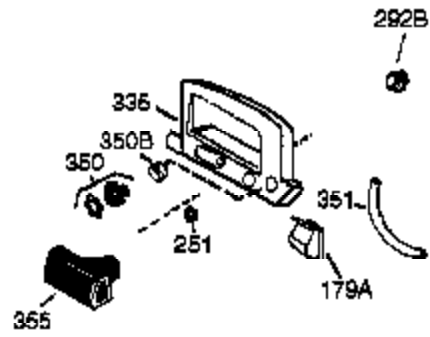

Ref #	Part Number	Qty	Description
151A	40016A	1	Intake Valve Seal
240	36044B	1	Air Cleaner Body (Incl.239,299 & 350)
245	36046	1	Air Cleaner Filter
250	36427	1	Air Cleaner Cover
251	650928	2	Lock Nut 1/4-20
263A	36426	1	Starter Grill
287	650926	2	Screw, 8-32 x 21/64"
347	650898A	1	Screw, 10-32 x 27/32"
350	36045A	1	Primer
390	590739	1	Rewind Starter (Note: This engine could have been built with 590702 starter).