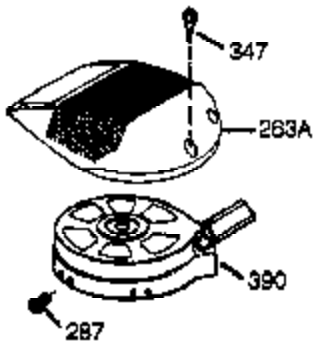

Ref #	Part Number	Qty	Description
151A	40016A	1	Intake Valve Seal
240	36044B	1	Air Cleaner Body (Incl.239,299 & 350)
245	36046	1	Air Cleaner Filter
250	36427	1	Air Cleaner Cover
251	650928	2	Lock Nut 1/4-20
263A	36426	1	Starter Grill
287	650926	2	Screw, 8-32 x 21/64"
347	650898A	1	Screw, 10-32 x 27/32"
350	36045A	1	Primer
390	590739	1	Rewind Starter (Note: This engine could have been built with 590702 starter).