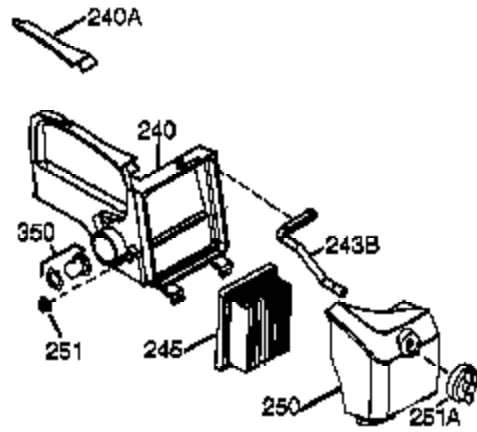

Ref #	Part Number	Qty	Description
151A	40016A	1	Intake Valve Seal
240	36044B	1	Air Cleaner Body (Incl.239,299 & 350)
245	36046	1	Air Cleaner Filter
250	36427	1	Air Cleaner Cover
251	650928	2	Lock Nut 1/4-20
263A	36426	1	Starter Grill
287	650926	2	Screw, 8-32 x 21/64"
347	650898A	1	Screw, 10-32 x 27/32"
350	36045A	1	Primer
390	590739	1	Rewind Starter (Note: This engine could have been built with 590702 starter).