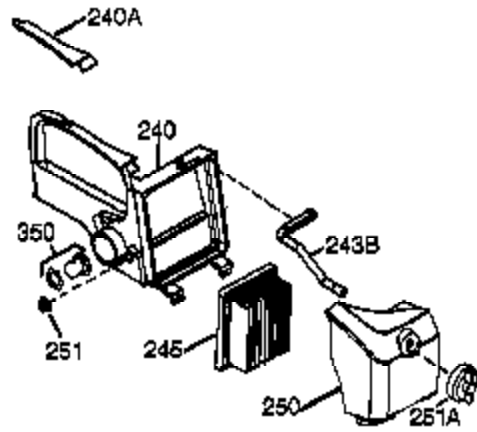

Ref #	Part Number	Qty	Description
151A	40016A	1	Intake Valve Seal
240	36044B	1	Air Cleaner Body (Incl.239,299 & 350)
245	36046	1	Air Cleaner Filter
250	36047	1	Air Cleaner Cover
251	650928	2	Lock Nut, 1/4-20
287	650926	2	Screw, 8-32 x 21/64"
350	36045A	1	Primer
390	590732	1	Rewind Starter (NOTE: This engine could have been built with 590738 starter).