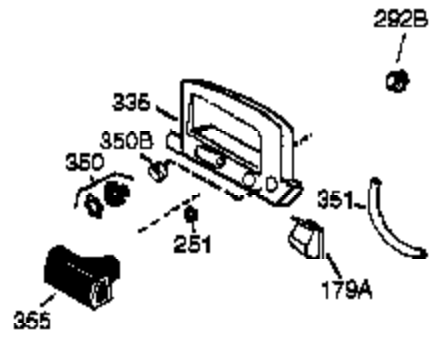

Ref #	Part Number	Qty	Description
151A	40016A	1	Intake Valve Seal
240	36044B	1	Air Cleaner Body (Incl.239,299 & 350)
245	36046	1	Air Cleaner Filter
250	36047	1	Air Cleaner Cover
251	650928	2	Lock Nut, 1/4-20
287	650926	2	Screw, 8-32 x 21/64"
350	36045A	1	Primer
390	590732	1	Rewind Starter (NOTE: This engine could have been built with 590738 starter).