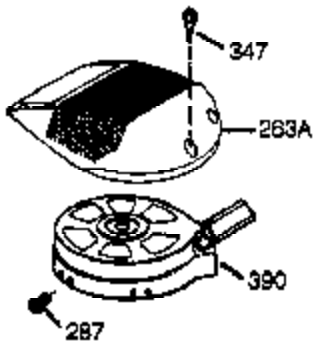

Ref #	Part Number	Qty	Description
151A	40016A	1	Intake Valve Seal
240	36044B	1	Air Cleaner Body (Incl.239,299 & 350)
245	36046	1	Air Cleaner Filter
250	36047	1	Air Cleaner Cover
251	650928	2	Lock Nut, 1/4-20
287	650926	2	Screw, 8-32 x 21/64"
350	36045A	1	Primer
390	590732	1	Rewind Starter (NOTE: This engine could have been built with 590738 starter).