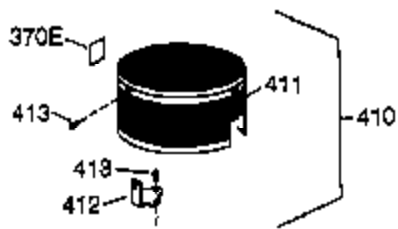

Ref #	Part Number	Qty	Description
151A	40016A	1	Intake Valve Seal
240	36044B	1	Air Cleaner Body (Incl.239,299 & 350)
245	36046	1	Air Cleaner Filter
250	36047	1	Air Cleaner Cover
251	650928	2	Lock Nut, 1/4-20
287	650926	2	Screw, 8-32 x 21/64"
350	36045A	1	Primer
390	590732	1	Rewind Starter (NOTE: This engine could have been built with 590738 starter).