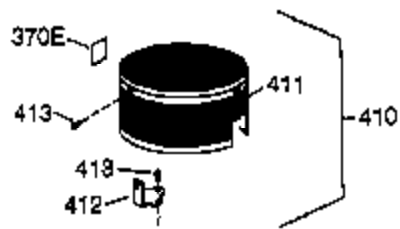

Ref #	Part Number	Qty	Description
151A	40016A	1	Intake Valve Seal
240	36044B	1	Air Cleaner Body (Incl.239,299 & 350)
245	36046	1	Air Cleaner Filter
250	36047	1	Air Cleaner Cover
251	650928	2	Lock Nut, 1/4-20
287	650926	2	Screw, 8-32 x 21/64"
350	36045A	1	Primer
390	590732	1	Rewind Starter (NOTE: This engine could have been built with 590738 starter).