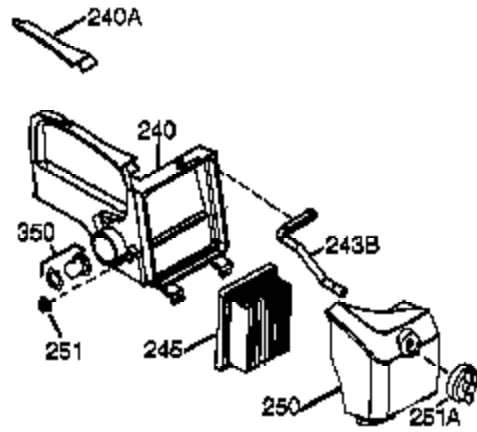

Ref #	Part Number	Qty	Description
151A	40016A	1	Intake Valve Seal
240	36190	1	Air Cleaner Body (Incl.239,299 & 350)
243B	651041	1	Stud
245	36046	1	Air Cleaner Filter
250	36191	1	Air Cleaner Cover
251	650928	2	Lock Nut 1/4-20
251A	650933	1	Wing Nut
260A	36188	1	Blower Housing
263A	37170	1	Starter Grill
287	650926	2	Screw, 8-32 x 21/64"
347	650898A	1	Screw, 10-32 x 27/32"
350	36045A	1	Primer
390	590739	1	Rewind Starter (NOTE: This engine could have been built with 590702A starter).