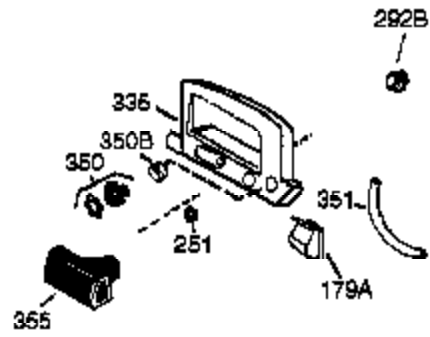

Ref #	Part Number	Qty	Description
151A	40016A	1	Intake Valve Seal
240	36190	1	Air Cleaner Body (Incl.239,299 & 350)
243B	651041	1	Stud
245	36046	1	Air Cleaner Filter
250	36191	1	Air Cleaner Cover
251	650928	2	Lock Nut 1/4-20
251A	650933	1	Wing Nut
260A	36188	1	Blower Housing
263A	37170	1	Starter Grill
287	650926	2	Screw, 8-32 x 21/64"
347	650898A	1	Screw, 10-32 x 27/32"
350	36045A	1	Primer
390	590739	1	Rewind Starter (NOTE: This engine could have been built with 590702A starter).