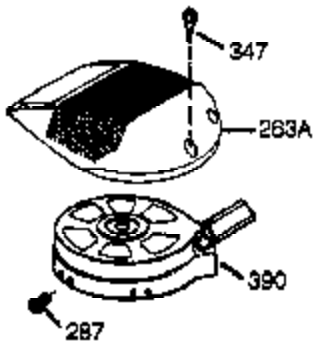

Ref #	Part Number	Qty	Description
151A	40016A	1	Intake Valve Seal
240	36190	1	Air Cleaner Body (Incl.239,299 & 350)
243B	651041	1	Stud
245	36046	1	Air Cleaner Filter
250	36191	1	Air Cleaner Cover
251	650928	2	Lock Nut 1/4-20
251A	650933	1	Wing Nut
260A	36188	1	Blower Housing
263A	37170	1	Starter Grill
287	650926	2	Screw, 8-32 x 21/64"
347	650898A	1	Screw, 10-32 x 27/32"
350	36045A	1	Primer
390	590739	1	Rewind Starter (NOTE: This engine could have been built with 590702A starter).