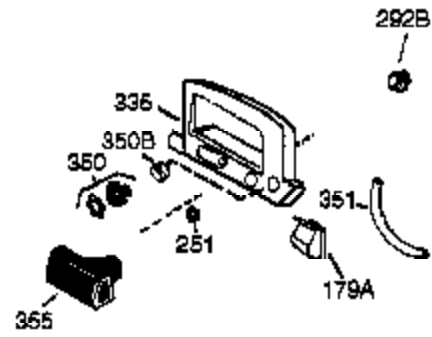

Ref #	Part Number	Qty	Description
151A	40016A	1	Intake Valve Seal
240	36190	1	Air Cleaner Body (Incl.239,299 & 350)
243B	651041	1	Stud
245	36046	1	Air Cleaner Filter
250	36191	1	Air Cleaner Cover
251	650928	2	Lock Nut, 1/4-20
251A	650933	1	Wing Nut
260A	36188	1	Blower Housing
263A	37170	1	Starter Grill
287	650926	2	Screw, 8-32 x 21/64"
347	650898A	1	Screw, 10-32 x 27/32"
350	36045A	1	Primer
390	590739	1	Rewind Starter (NOTE: This engine could have been built with 590702 starter).