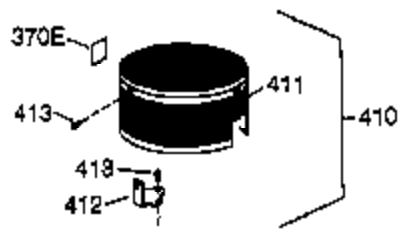

Ref #	Part Number	Qty	Description
151A	40016A	1	Intake Valve Seal
240	36190	1	Air Cleaner Body (Incl.239,299 & 350)
243B	651041	1	Stud
245	36046	1	Air Cleaner Filter
250	36191	1	Air Cleaner Cover
251	650928	2	Lock Nut, 1/4-20
251A	650933	1	Wing Nut
260A	36188	1	Blower Housing
263A	37170	1	Starter Grill
287	650926	2	Screw, 8-32 x 21/64"
347	650898A	1	Screw, 10-32 x 27/32"
350	36045A	1	Primer
390	590739	1	Rewind Starter (NOTE: This engine could have been built with 590702 starter).