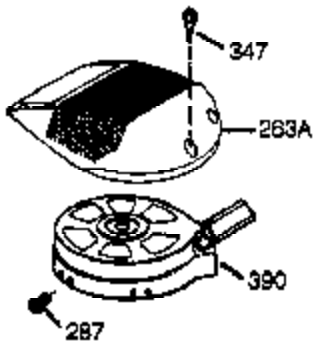

Ref #	Part Number	Qty	Description
151A	40016A	1	Intake Valve Seal
240	36190	1	Air Cleaner Body (Incl.239,299 & 350)
243B	651041	1	Stud
245	36046	1	Air Cleaner Filter
250	36191	1	Air Cleaner Cover
251	650928	2	Lock Nut, 1/4-20
251A	650933	1	Wing Nut
260A	36188	1	Blower Housing
263A	37170	1	Starter Grill
287	650926	2	Screw, 8-32 x 21/64"
347	650898A	1	Screw, 10-32 x 27/32"
350	36045A	1	Primer
390	590739	1	Rewind Starter (NOTE: This engine could have been built with 590702 starter).