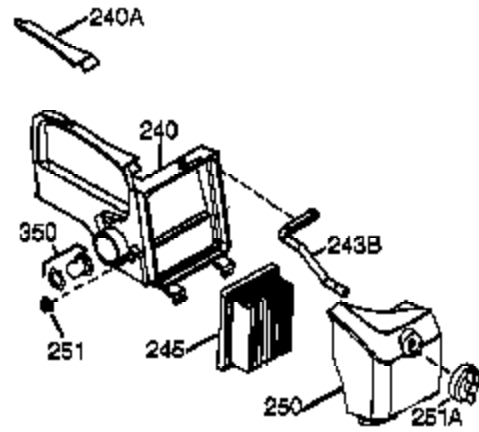

Ref #	Part Number	Qty	Description
151A	40016A	1	Intake Valve Seal
240	36190	1	Air Cleaner Body (Incl.239,299 & 350)
243B	651041	1	Stud
245	36046	1	Air Cleaner Filter
250	36191	1	Air Cleaner Cover
251	650928	2	Lock Nut, 1/4-20
251A	650933	1	Wing Nut
260A	36188	1	Blower Housing
263A	37170	1	Starter Grill
287	650926	2	Screw, 8-32 x 21/64"
347	650898A	1	Screw, 10-32 x 27/32"
350	36045A	1	Primer
390	590739	1	Rewind Starter (NOTE: This engine could have been built with 590702 starter).