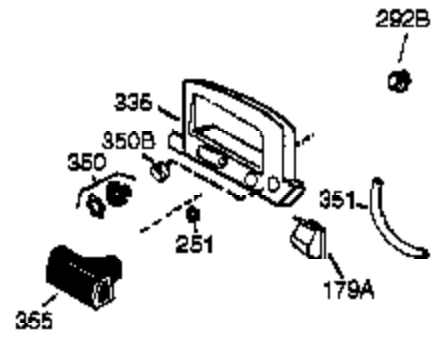

Ref #	Part Number	Qty	Description
151A	40016A	1	Intake Valve Seal
206	610973	1	Terminal
240	36190	1	Air Cleaner Body (Incl.239,299 & 350)
243B	651041	1	Stud
245	36046	1	Air Cleaner Filter
250	36191	1	Air Cleaner Cover
251A	650933	1	Wing Nut
251	650928	2	Lock Nut, 1/4-20
260A	36188	1	Blower Housing
263A	37170	1	Starter Grill
287	650926	2	Screw, 8-32 x 21/64"
347	650898A	1	Screw, 10-32 x 27/32"
350	36045A	1	Primer
390	590739	1	Rewind Starter (NOTE: This engine could have been built with 590702 starter).