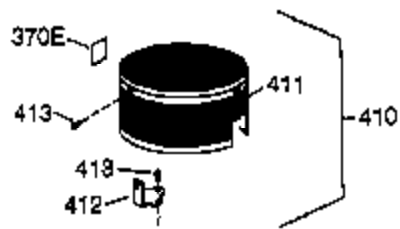

Ref #	Part Number	Qty	Description
151A	40016A	1	Intake Valve Seal
206	610973	1	Terminal
240	36190	1	Air Cleaner Body (Incl.239,299 & 350)
243B	651041	1	Stud
245	36046	1	Air Cleaner Filter
250	36191	1	Air Cleaner Cover
251A	650933	1	Wing Nut
251	650928	2	Lock Nut, 1/4-20
260A	36188	1	Blower Housing
263A	37170	1	Starter Grill
287	650926	2	Screw, 8-32 x 21/64"
347	650898A	1	Screw, 10-32 x 27/32"
350	36045A	1	Primer
390	590739	1	Rewind Starter (NOTE: This engine could have been built with 590702 starter).