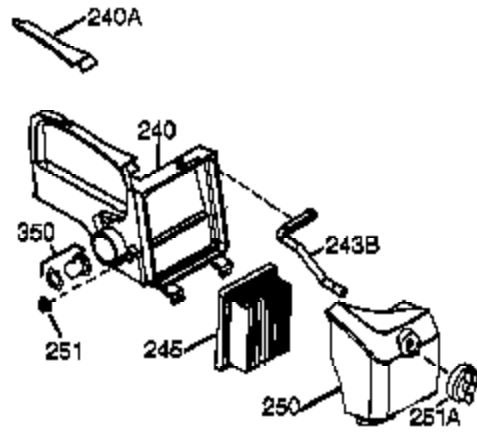

Ref #	Part Number	Qty	Description
151A	40016A	1	Intake Valve Seal
206	610973	1	Terminal
240	36190	1	Air Cleaner Body (Incl.239,299 & 350)
243B	651041	1	Stud
245	36046	1	Air Cleaner Filter
250	36191	1	Air Cleaner Cover
251A	650933	1	Wing Nut
251	650928	2	Lock Nut, 1/4-20
260A	36188	1	Blower Housing
263A	37170	1	Starter Grill
287	650926	2	Screw, 8-32 x 21/64"
347	650898A	1	Screw, 10-32 x 27/32"
350	36045A	1	Primer
390	590739	1	Rewind Starter (NOTE: This engine could have been built with 590702 starter).