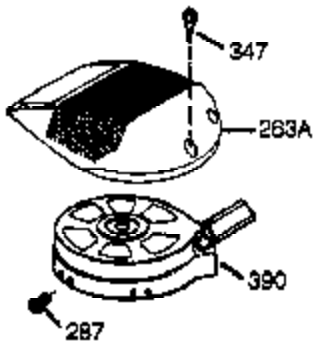

Ref #	Part Number	Qty	Description
151A	40016A	1	Intake Valve Seal
206	610973	1	Terminal
240	36190	1	Air Cleaner Body (Incl.239,299 & 350)
243B	651041	1	Stud
245	36046	1	Air Cleaner Filter
250	36191	1	Air Cleaner Cover
251A	650933	1	Wing Nut
251	650928	2	Lock Nut, 1/4-20
260A	36188	1	Blower Housing
263A	37170	1	Starter Grill
287	650926	2	Screw, 8-32 x 21/64"
347	650898A	1	Screw, 10-32 x 27/32"
350	36045A	1	Primer
390	590739	1	Rewind Starter (NOTE: This engine could have been built with 590702 starter).