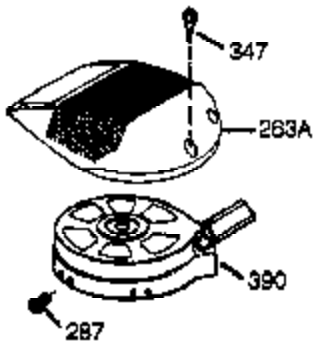

Ref #	Part Number	Qty	Description
151A	40016A	1	Intake Valve Seal
240	36190	1	Air Cleaner Body (Incl. 239 & 350)
243B	651041	1	Air Cleaner Stud
245	36046	1	Air Cleaner Filter
250	36191	1	Air Cleaner Cover
251	650928	2	Lock Nut, 1/4-20
251A	650933	1	Wing Nut, 1/4-20
260A	36188	1	Blower Housing
263A	37170	2	Starter Grill
287	650926	4	Screw, 8-32 x 21/64"
347	650898A	1	Shroud Mtg Screw 10-32 X 27 X 32"
350	36045A	1	Primer
390	590739	1	Rewind Starter (NOTE: This engine could have been built with 590702 starter).