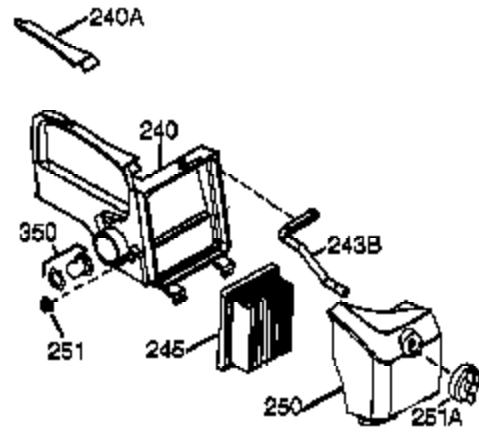

Ref #	Part Number	Qty	Description
151A	40016A	1	Intake Valve Seal
240	36190	1	Air Cleaner Body (Incl. 239 & 350)
243B	651041	1	Air Cleaner Stud
245	36046	1	Air Cleaner Filter
250	36191	1	Air Cleaner Cover
251	650928	2	Lock Nut, 1/4-20
251A	650933	1	Wing Nut, 1/4-20
260A	36188	1	Blower Housing
263A	37170	2	Starter Grill
287	650926	4	Screw, 8-32 x 21/64"
347	650898A	1	Shroud Mtg Screw 10-32 X 27 X 32"
350	36045A	1	Primer
390	590739	1	Rewind Starter (NOTE: This engine could have been built with 590702 starter).