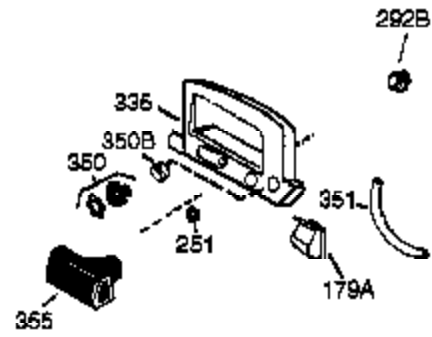

Ref #	Part Number	Qty	Description
151A	40016A	1	Intake Valve Seal
240	36190	1	Air Cleaner Body (Incl. 239 & 350)
243B	651041	1	Air Cleaner Stud
245	36046	1	Air Cleaner Filter
250	36191	1	Air Cleaner Cover
251	650928	2	Lock Nut, 1/4-20
251A	650933	1	Wing Nut, 1/4-20
260A	36188	1	Blower Housing
263A	37170	2	Starter Grill
287	650926	4	Screw, 8-32 x 21/64"
347	650898A	1	Shroud Mtg Screw 10-32 X 27 X 32"
350	36045A	1	Primer
390	590739	1	Rewind Starter (NOTE: This engine could have been built with 590702 starter).