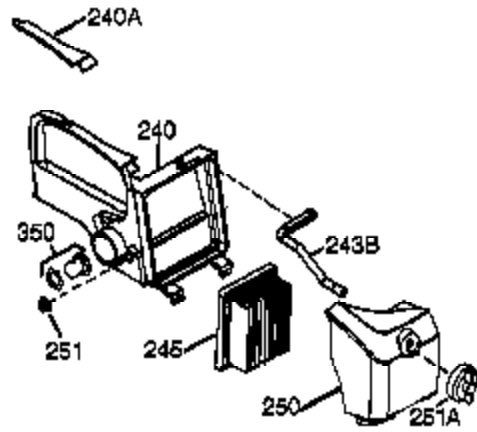

Ref #	Part Number	Qty	Description
151A	40016A	1	Intake Valve Seal
240	36190	1	Air Cleaner Body (Incl.239,299 & 350)
243B	651041	1	Stud
245	36046	1	Air Cleaner Filter
250	36191	1	Air Cleaner Cover
251	650928	2	Lock Nut, 1/4-20
251A	650933	1	Wing Nut
260A	36188	1	Blower Housing
263A	37170	1	Starter Grill
287	650926	2	Screw, 8-32 x 21/64"
347	650898A	1	Screw, 10-32 x 27/32"
350	36045A	1	Primer
390	590739	1	Rewind Starter (NOTE: This engine could have been built with 590702 starter).