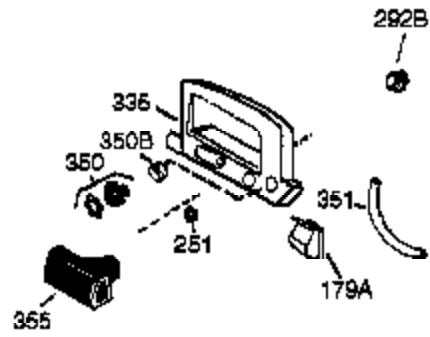

Ref #	Part Number	Qty	Description
151A	40016A	1	Intake Valve Seal
240	36190	1	Air Cleaner Body (Incl.239,299 & 350)
243B	651041	1	Stud
245	36046	1	Air Cleaner Filter
250	36191	1	Air Cleaner Cover
251	650928	2	Lock Nut, 1/4-20
251A	650933	1	Wing Nut
260A	36188	1	Blower Housing
263A	37170	1	Starter Grill
287	650926	2	Screw, 8-32 x 21/64"
347	650898A	1	Screw, 10-32 x 27/32"
350	36045A	1	Primer
390	590739	1	Rewind Starter (NOTE: This engine could have been built with 590702 starter).