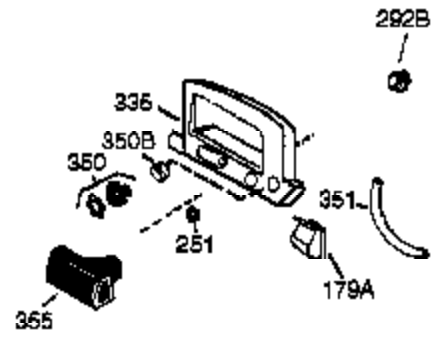

Ref #	Part Number	Qty	Description
151A	40016A	1	Intake Valve Seal
240	36190	1	Air Cleaner Body (Incl. 239 & 350)
243B	651041	1	Air Cleaner Stud
245	36046	1	Air Cleaner Filter
250	36191	1	Air Cleaner Cover
251	650928	2	Lock Nut, 1/4-20
251A	650933	1	Wing Nut, 1/4-20
260A	36188	1	Blower Housing
263A	37170	2	Starter Grill
347	650898A	1	Shroud Mtg Screw 10-32 X 27 X 32"
350	36045A	1	Primer
390	590739	1	Rewind Starter (NOTE: This engine could have been built with 590702 starter).