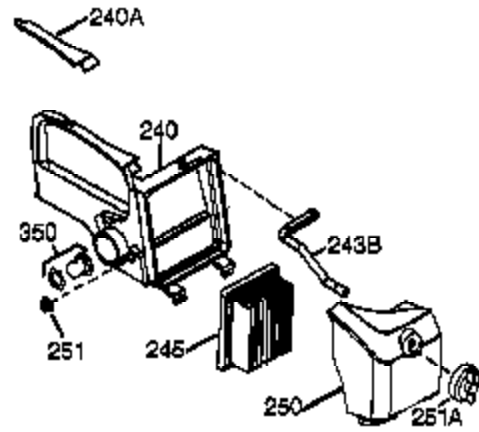

Ref #	Part Number	Qty	Description
151A	40016A	1	Intake Valve Seal
240	36190	1	Air Cleaner Body (Incl. 239 & 350)
243B	651041	1	Air Cleaner Stud
245	36046	1	Air Cleaner Filter
250	36191	1	Air Cleaner Cover
251	650928	2	Lock Nut, 1/4-20
251A	650933	1	Wing Nut, 1/4-20
260A	36188	1	Blower Housing
263A	37170	2	Starter Grill
347	650898A	1	Shroud Mtg Screw 10-32 X 27 X 32"
350	36045A	1	Primer
390	590739	1	Rewind Starter (NOTE: This engine could have been built with 590702 starter).