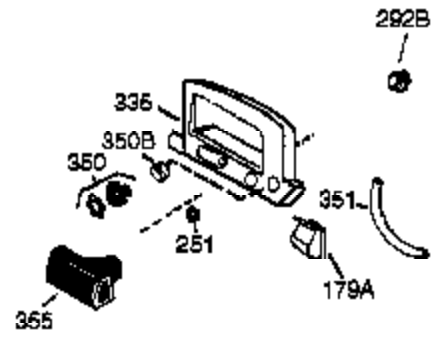

Ref #	Part Number	Qty	Description
151A	40016A	1	Intake Valve Seal
187B	36035	1	* Carburetor Gasket/Air Baffle
240	36044A	1	Air Cleaner Body (Incl.239,299 & 350)
245	36046	1	Air Cleaner Filter
250	36047	1	Air Cleaner Cover
251	650928	2	Lock Nut 1/4-20
284A	650821	1	Screw, 10-32 x 1/2"
287	650926	2	Screw, 8-32 x 21/64"
350	36045A	1	Primer
390	590737	1	Rewind Starter (NOTE: This engine could have been built with 590694 starter).