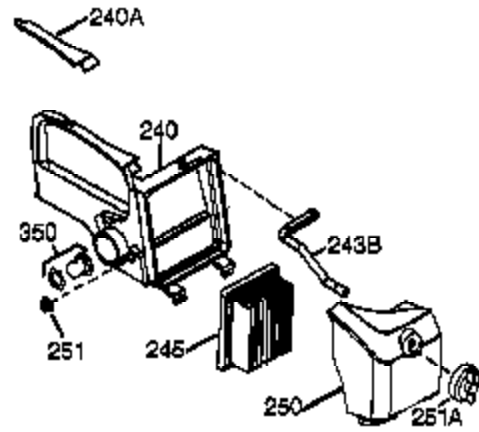

Ref #	Part Number	Qty	Description
151A	40016A	1	Intake Valve Seal
187B	36035	1	* Carburetor Gasket/Air Baffle
240	36044A	1	Air Cleaner Body (Incl.239,299 & 350)
245	36046	1	Air Cleaner Filter
250	36047	1	Air Cleaner Cover
251	650928	2	Lock Nut 1/4-20
284A	650821	1	Screw, 10-32 x 1/2"
287	650926	2	Screw, 8-32 x 21/64"
350	36045A	1	Primer
390	590737	1	Rewind Starter (NOTE: This engine could have been built with 590694 starter).