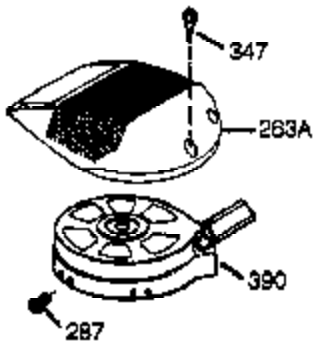

Ref #	Part Number	Qty	Description
151A	40016A	1	Intake Valve Seal
240	36044B	1	Air Cleaner Body (Incl.239,299 & 350)
245	36046	1	Air Cleaner Filter
250	36047	1	Air Cleaner Cover
251	650928	2	Lock Nut 1/4-20
287	650926	2	Screw, 8-32 x 21/64"
350	36045A	1	Primer
390	590732	1	Rewind Starter (NOTE: This engine could have been built with 590738 starter).