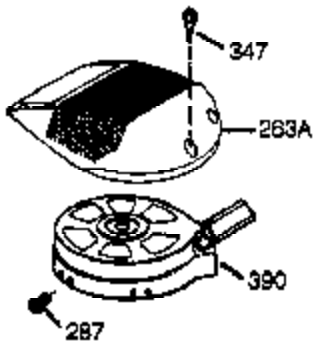

Ref #	Part Number	Qty	Description
151A	40016A	1	Intake Valve Seal
240	36044B	1	Air Cleaner Body (Incl. 239,299A,326, 350)
245	36046	1	Air Cleaner Filter
250	36047	1	Air Cleaner Cover
251	650928	2	Lock Nut, 1/4-20
287	650926	2	Screw, 8-32 x 21/64"
350	36045A	1	Primer
390	590737	1	Rewind Starter (NOTE: This engine could have been built with 590694 starter).