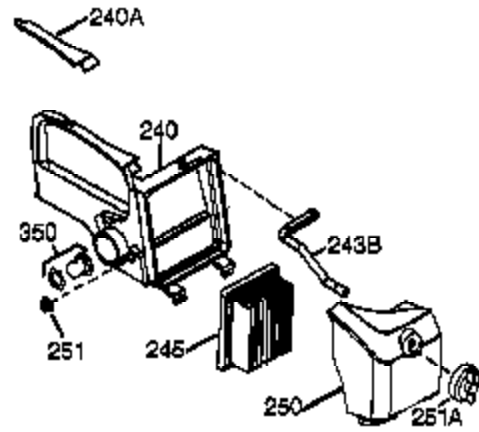

Ref #	Part Number	Qty	Description
151A	40016A	1	Intake Valve Seal
240	36044B	1	Air Cleaner Body (Incl. 239,299A,326, 350)
245	36046	1	Air Cleaner Filter
250	36047	1	Air Cleaner Cover
251	650928	2	Lock Nut, 1/4-20
287	650926	2	Screw, 8-32 x 21/64"
350	36045A	1	Primer
390	590737	1	Rewind Starter (NOTE: This engine could have been built with 590694 starter).