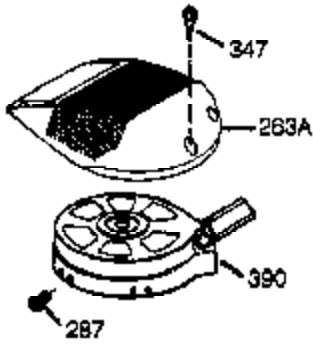

Ref #	Part Number	Qty	Description
151A	40016A	1	Intake Valve Seal
240	36044B	1	Air Cleaner Body (Incl. 239,299A,326, 350)
245	36046	1	Air Cleaner Filter
250	36047	1	Air Cleaner Cover
251	650928	2	Lock Nut, 1/4-20
287	650926	2	Screw, 8-32 x 21/64"
350	36045A	1	Primer
390	590737	1	Rewind Starter (NOTE: This engine could have been built with 590694 starter).